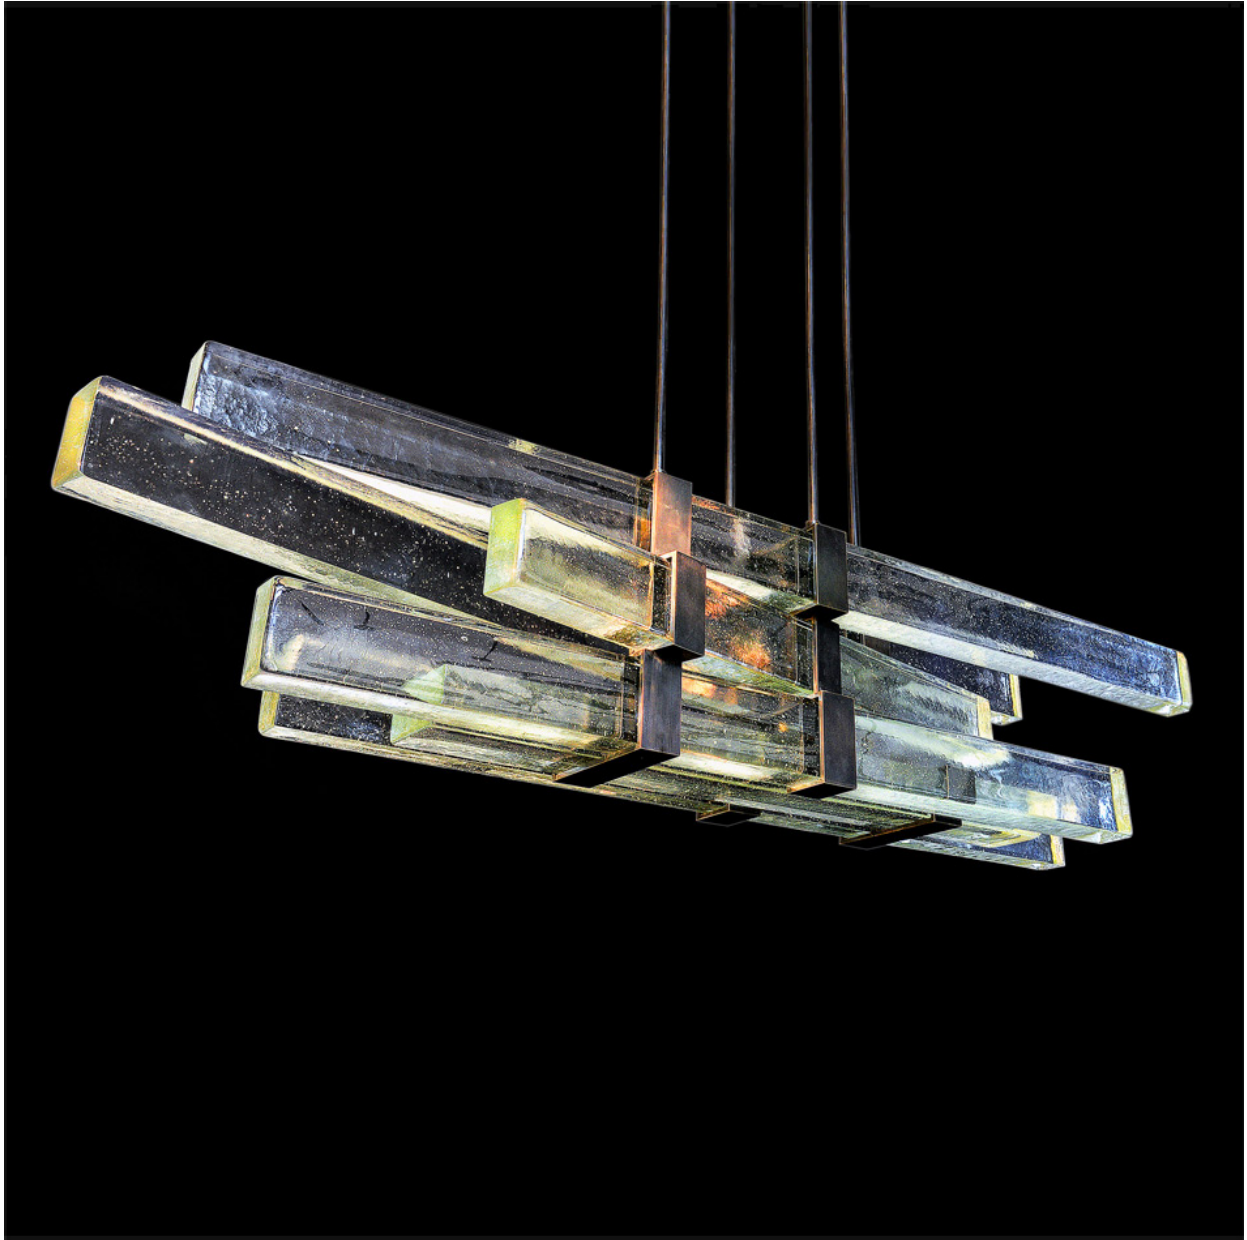

RALPHPUCCI

BIG SKY LIANNE GOLD

Description: Cast Glass and oil rubbed bronze
Dimensions: 71" W x 17.75" D x 15" H, Customizable Drop
Weight: 255 lbs
Lighting: MR11 GU4 LED Bulb (Qty 4)

NEW YORK
44 W. 18th St
New York, NY 10011
Mon-Fri 9AM - 6PM

MIAMI
550 NW. 28th St.
Miami, FL 33127
Mon-Fri 9AM - 5PM

LOS ANGELES
1025 N. McCadden Pl.
Los Angeles, CA 90038
Mon-Fri 9AM - 5PM

LONDON
Returning Soon

RALPH PUCCI

BIG SKY LIANNE GOLD

Description: Cast Glass and oil rubbed bronze
Dimensions: 71" W x 17.75" D x 15" H, Customizable Drop
Weight: 255 lbs
Lighting: MR11 GU4 LED Bulb (Qty 4)

RALPH PUCCI

BIG SKY LIANNE GOLD

Description: Cast Glass and oil rubbed bronze
Dimensions: 71" W x 17.75" D x 15" H, Customizable Drop
Weight: 255 lbs
Lighting: MR11 GU4 LED Bulb (Qty 4)

NEW YORK
44 W. 18th St
New York, NY 10011
Mon-Fri 9AM - 6PM