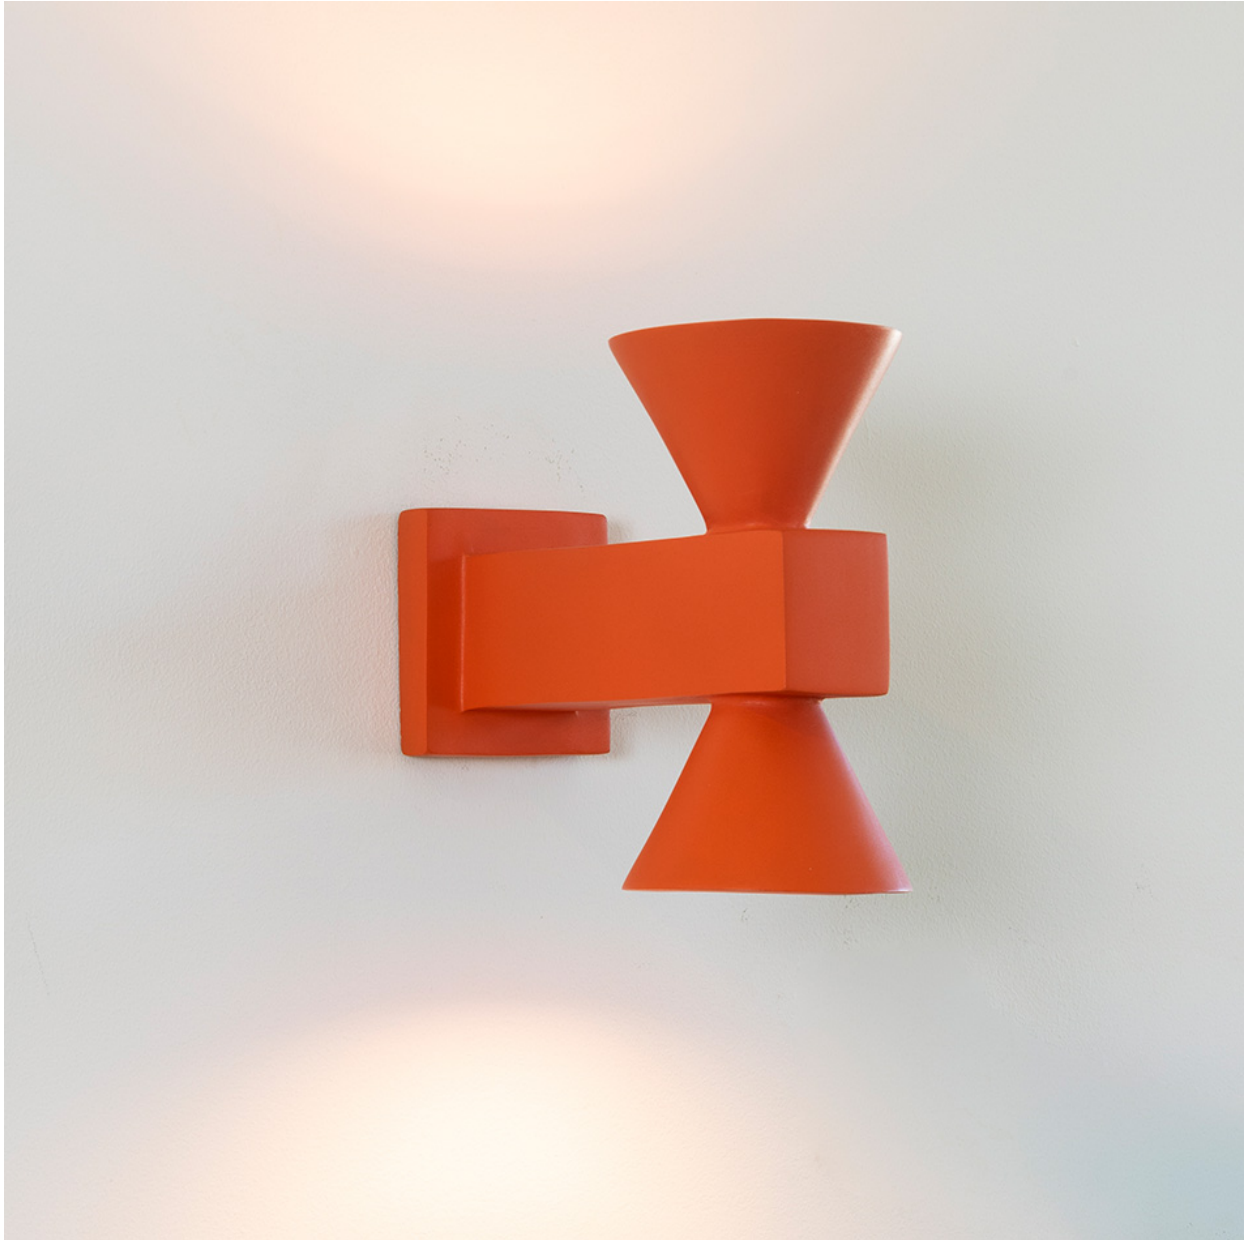

RALPHPUCCI

GEOMETRIC SCONCE PATRICK NAGGAR

Description: Plasterglass
Finish: Orange
Dimensions: 5" W x 9" D x 8.5" H
Lighting: 2 G9 60W Equivalent Bulb
Weight: 5 lbs
UL Listed

NEW YORK

44 W. 18th St
New York, NY 10011
Monday - Friday 9:00 AM - 6:00 PM

MIAMI

550 NW. 28th St.
Miami, FL 33127
Monday - Friday 9:00 AM - 5:00 PM

LOS ANGELES

1025 N. McCadden Pl.
Los Angeles, CA 90038
Monday - Friday 9:00 AM - 5:00 PM

LONDON

Coming Soon