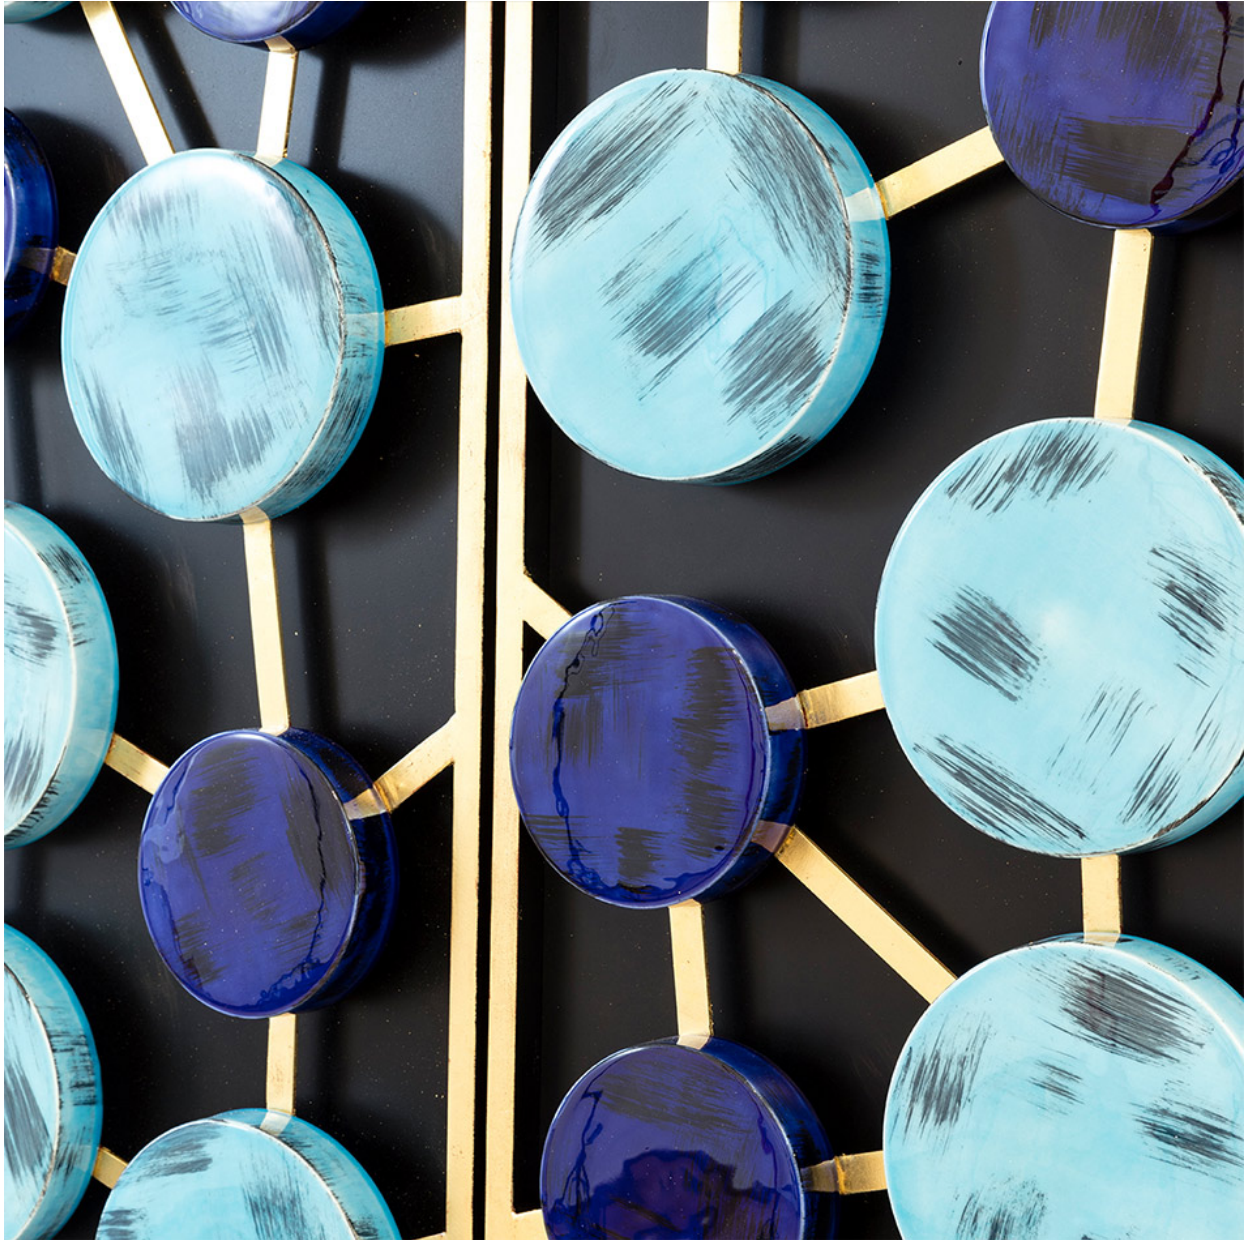

## GABY CABINET ELIZABETH GAROUSTE

Edition of 25

Description: Black patinated iron and gilded iron with gold leaf and ceramic

Dimensions: 35.5" W x 16.5" D x 70" H