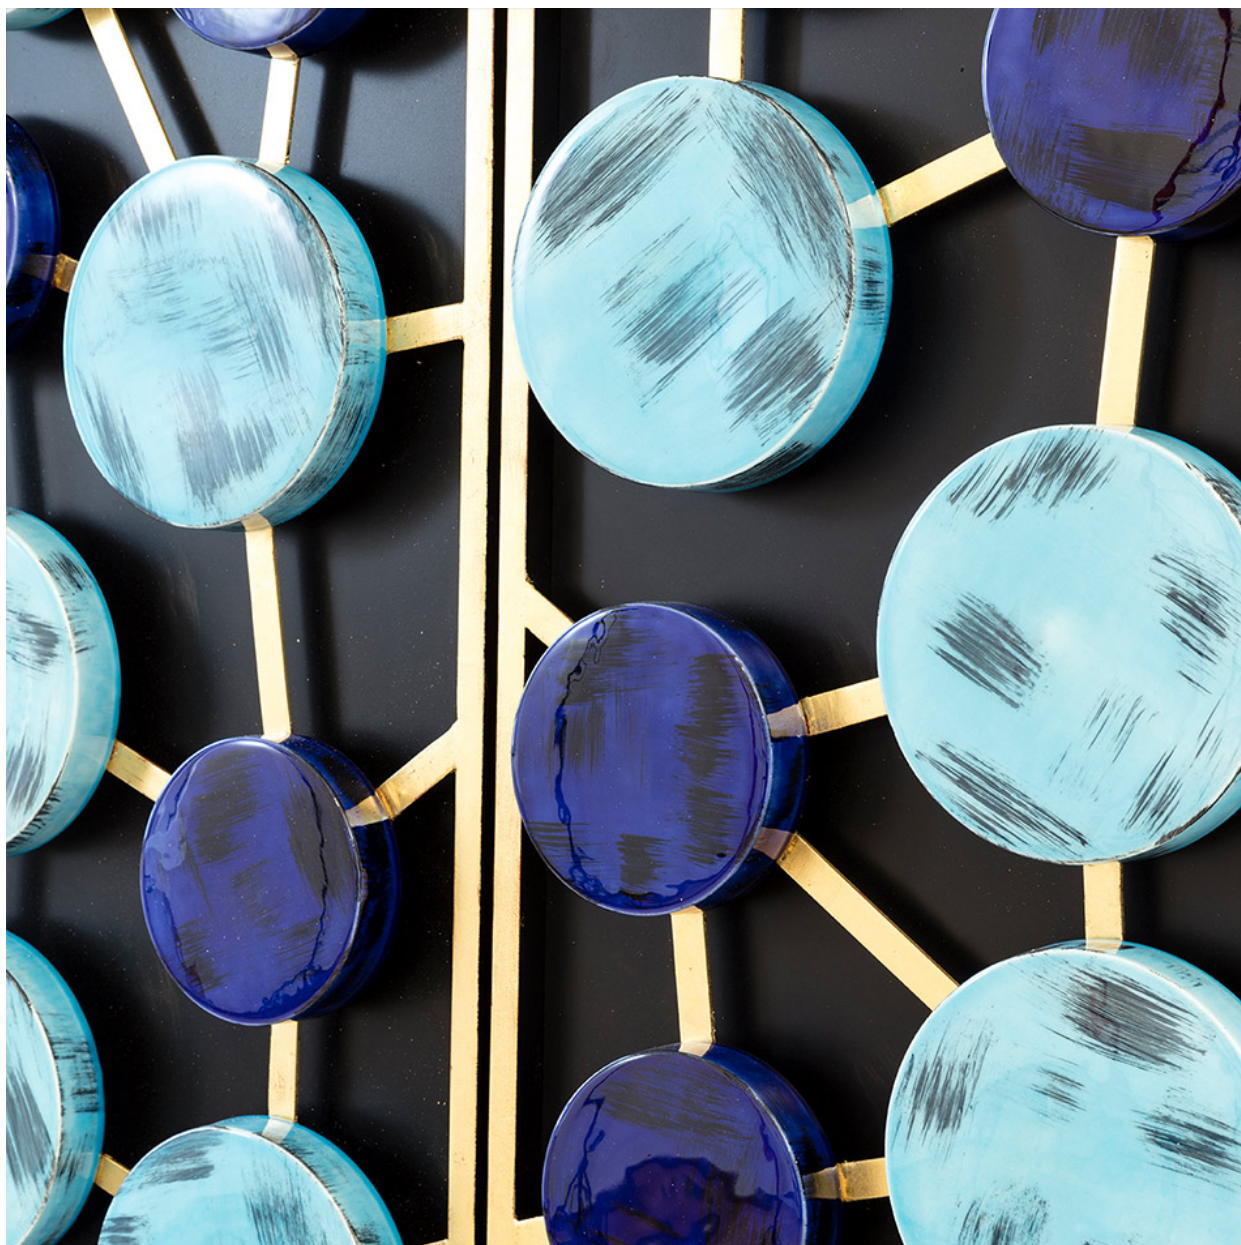

RALPHPUCCI

GABY CABINET ELIZABETH GAROUSTE

Edition of 25

Description: Black patinated iron and gilded iron with gold leaf and ceramic

Dimensions: 35.5" W x 16.5" D x 70" H

NEW YORK

44 W. 18th St
New York, NY 10011

Monday - Friday 9:00 AM - 6:00 PM

MIAMI

550 NW. 28th St.
Miami, FL 33127

Monday - Friday 9:00 AM - 5:00 PM

LOS ANGELES

1025 N. McCadden Pl.
Los Angeles, CA 90038

Monday - Friday 9:00 AM - 5:00 PM

LONDON

Coming Soon