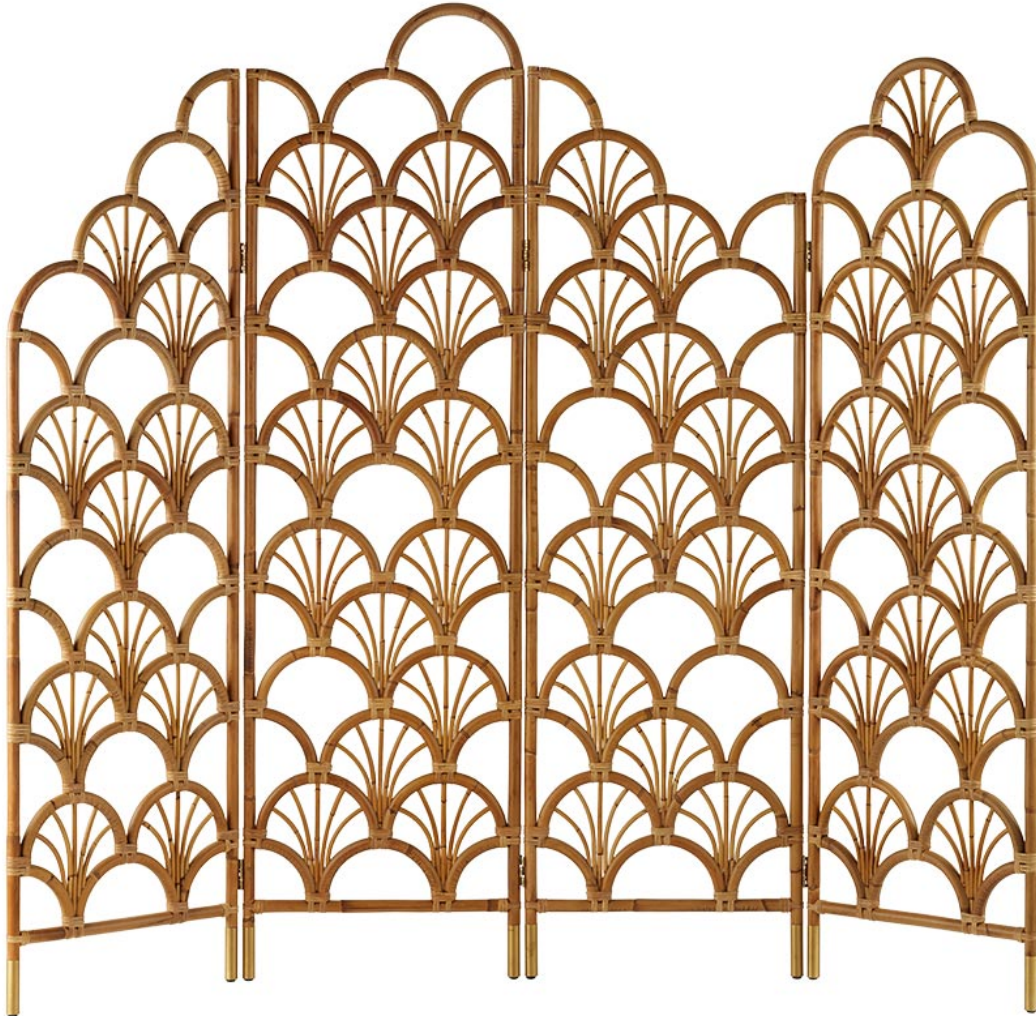

## FOLDING SCREEN

INDIA MAHDAVI

Description: Natural varnished rattan, brass

Dimensions: 86.6" W x 1"D x 74.8" H