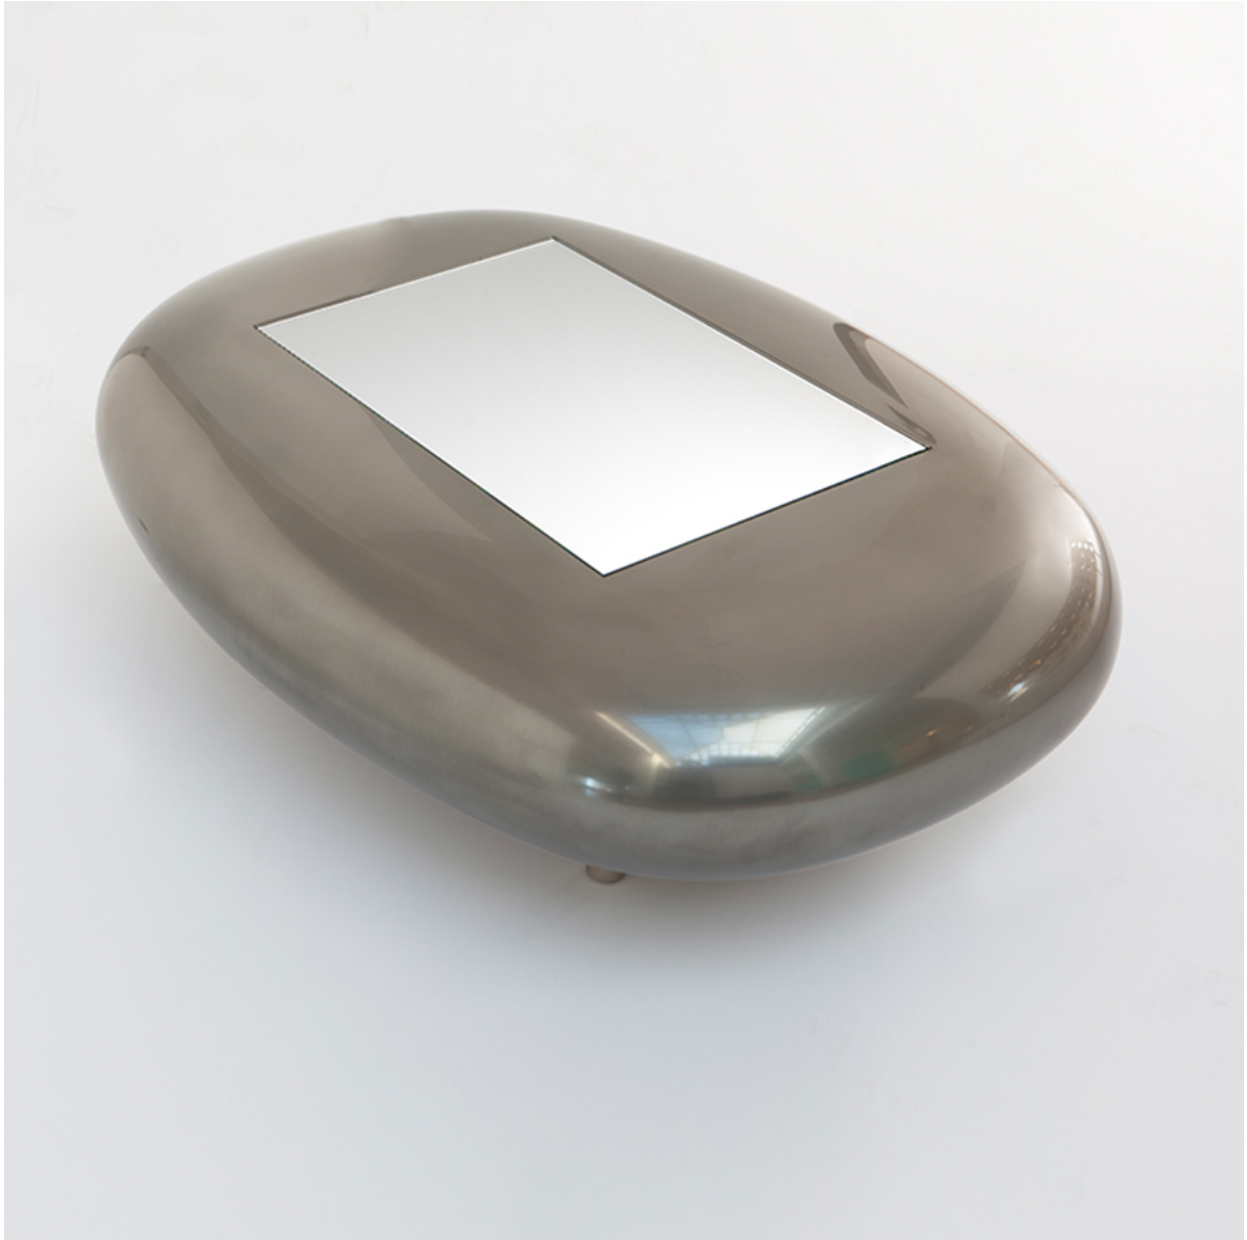

## FLOW COFFEE TABLE

PATRICK NAGGAR

Edition of 24

Description: Pewter wood, silver mirror

Dimensions: 47" W x 33" D x 14" H

NEW YORK

44 W. 18th St  
New York, NY 10011

Monday - Friday 9:00 AM - 6:00 PM