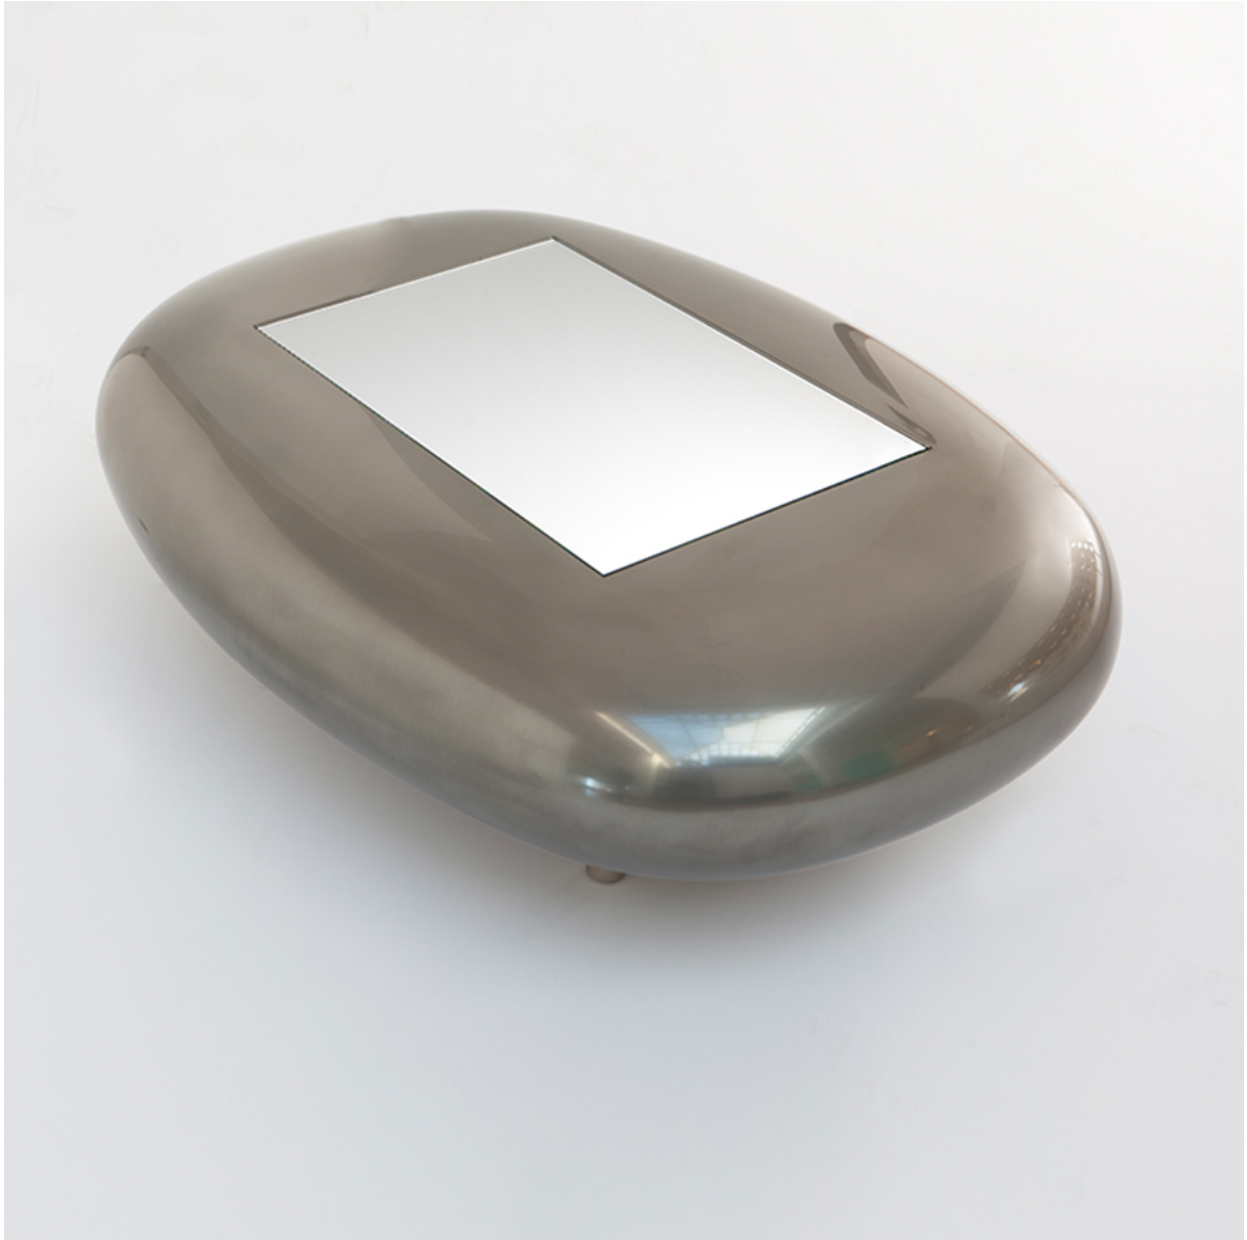

RALPHPUCCI

FLOW COFFEE TABLE PATRICK NAGGAR

Edition of 24

Description: Pewter wood, silver mirror

Dimensions: 47" W x 33" D x 14" H

NEW YORK

44 W. 18th St
New York, NY 10011
Mon-Fri 9AM - 6PM

MIAMI