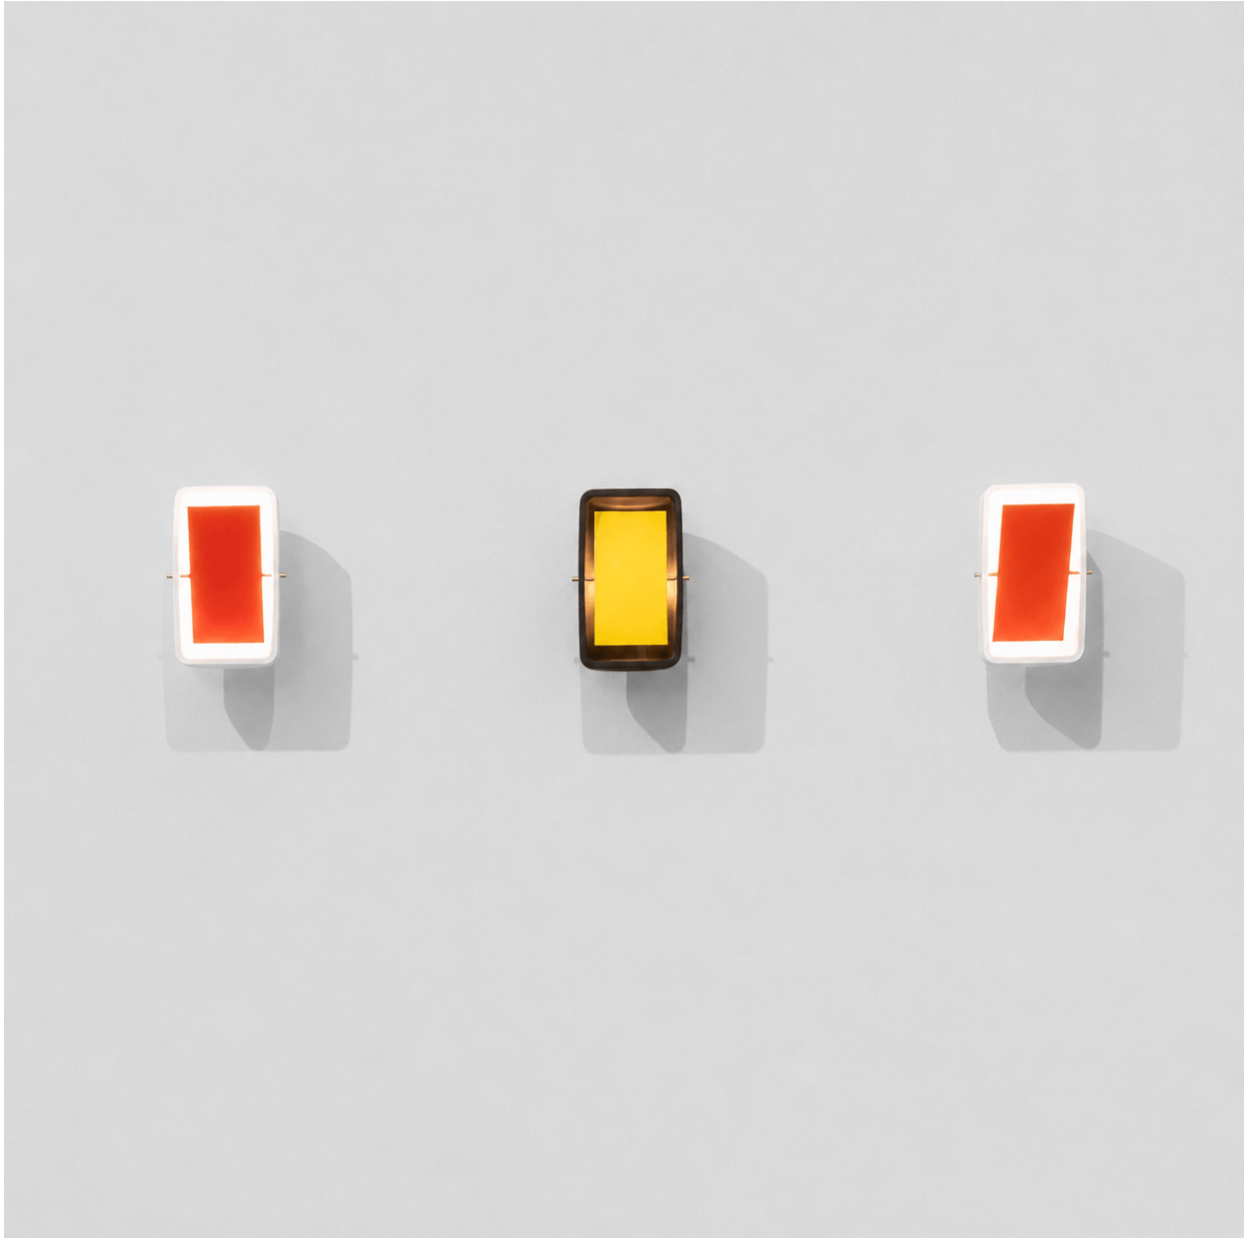

RALPH PUCCI

FLAP SCONCE

ERIC SCHMITT

Description: Plasterglass with Enamel Shade

Dimensions: 6.875" W x 6" D x 10.625" H

Weight: 5 lbs

Lighting: E12 40W Equivalent Bulb (Qty 1), UL Listed

NEW YORK