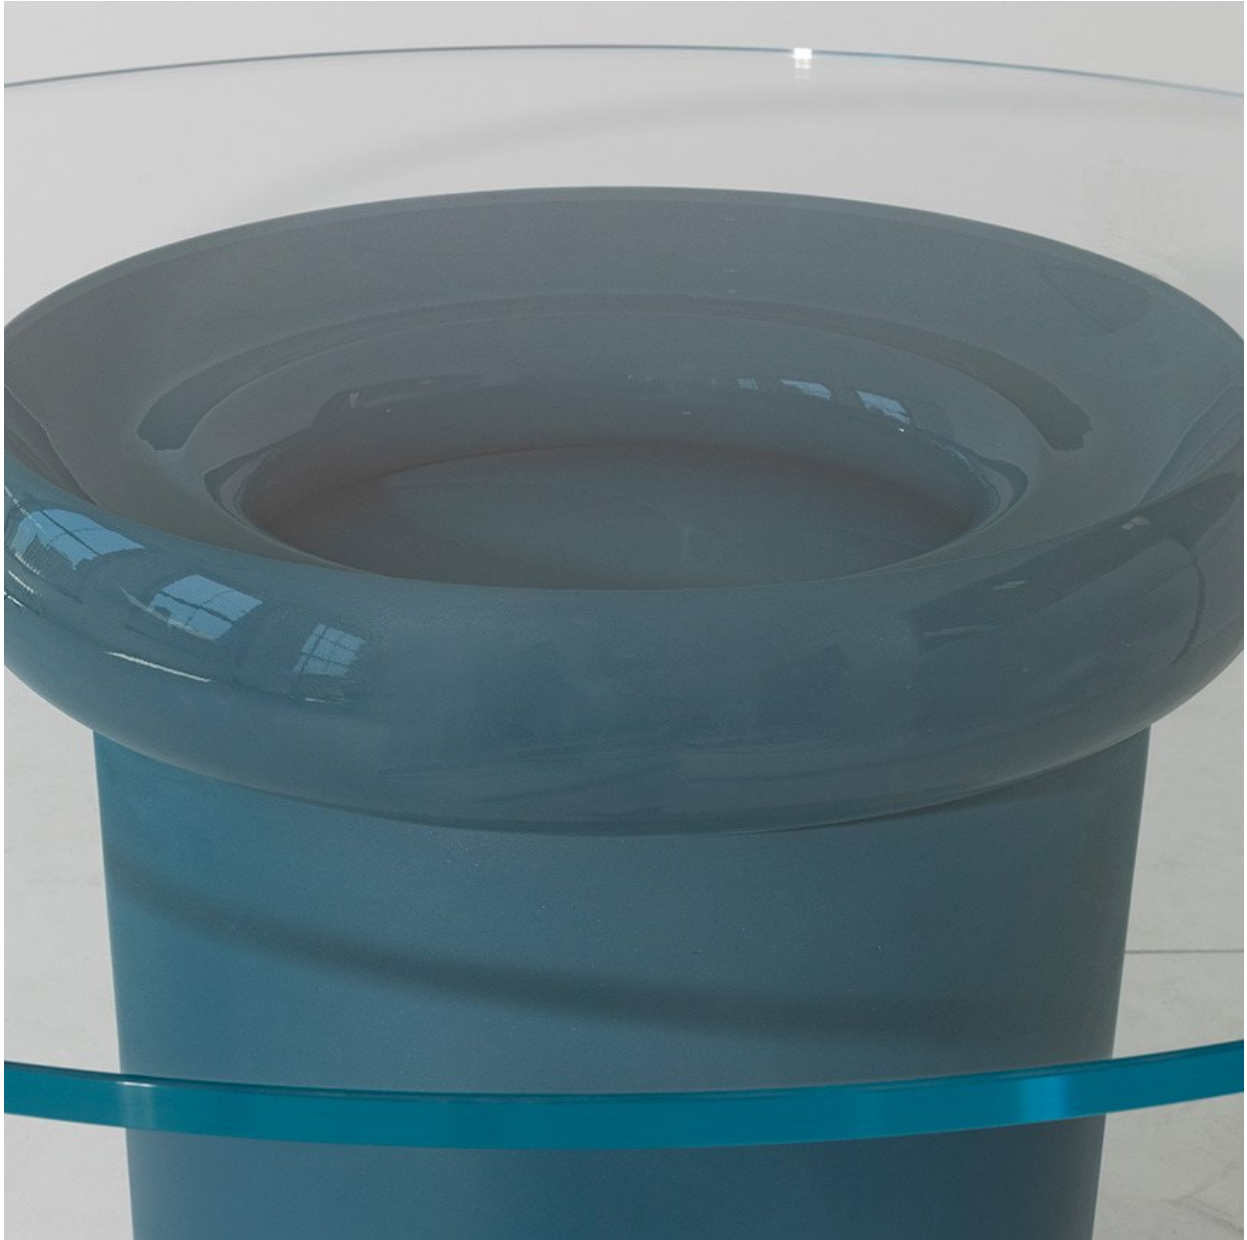

## WELL DINING TABLE ERIC SCHMITT

Description: Plasterglass Bases with High Gloss Ring and  
3/4" Low-Iron Glass Top  
Dimensions: 55" Diameter x 29.5" H  
Weight: 250 lbs

NEW YORK  
44 W. 18th St  
New York, NY 10011  
Mon-Fri 9AM - 6PM