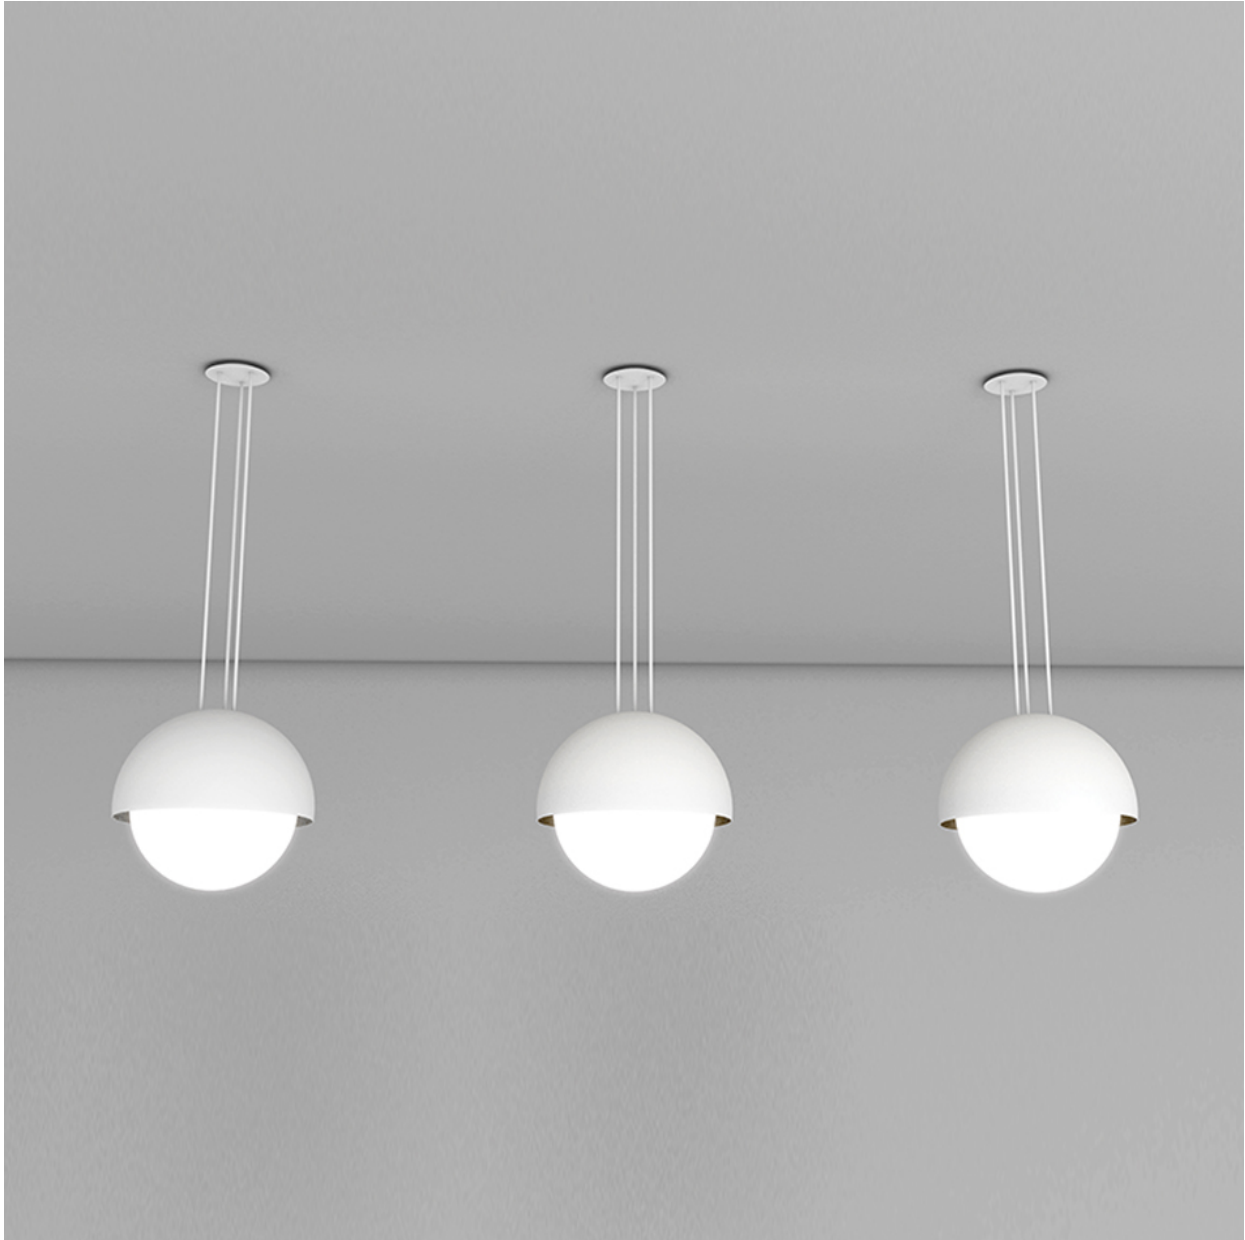

RALPH PUCCI

LARGE CYCLADIC GLOBE RICHARD MEIER LIGHT

Description: Venetian Hand Blown Glass and Powder Coated Aluminum
Dimensions: 28" Diameter
Weight: 50 lbs
Lighting: 20W, Incandescent Equivalent 60W

NEW YORK

LONDON

Coming Soon

RALPH PUCCI

LARGE CYCLADIC GLOBE RICHARD MEIER LIGHT

Description: Venetian Hand Blown Glass and Powder Coated Aluminum
Dimensions: 28" Diameter
Weight: 50 lbs
Lighting: 20W, Incandescent Equivalent 60W