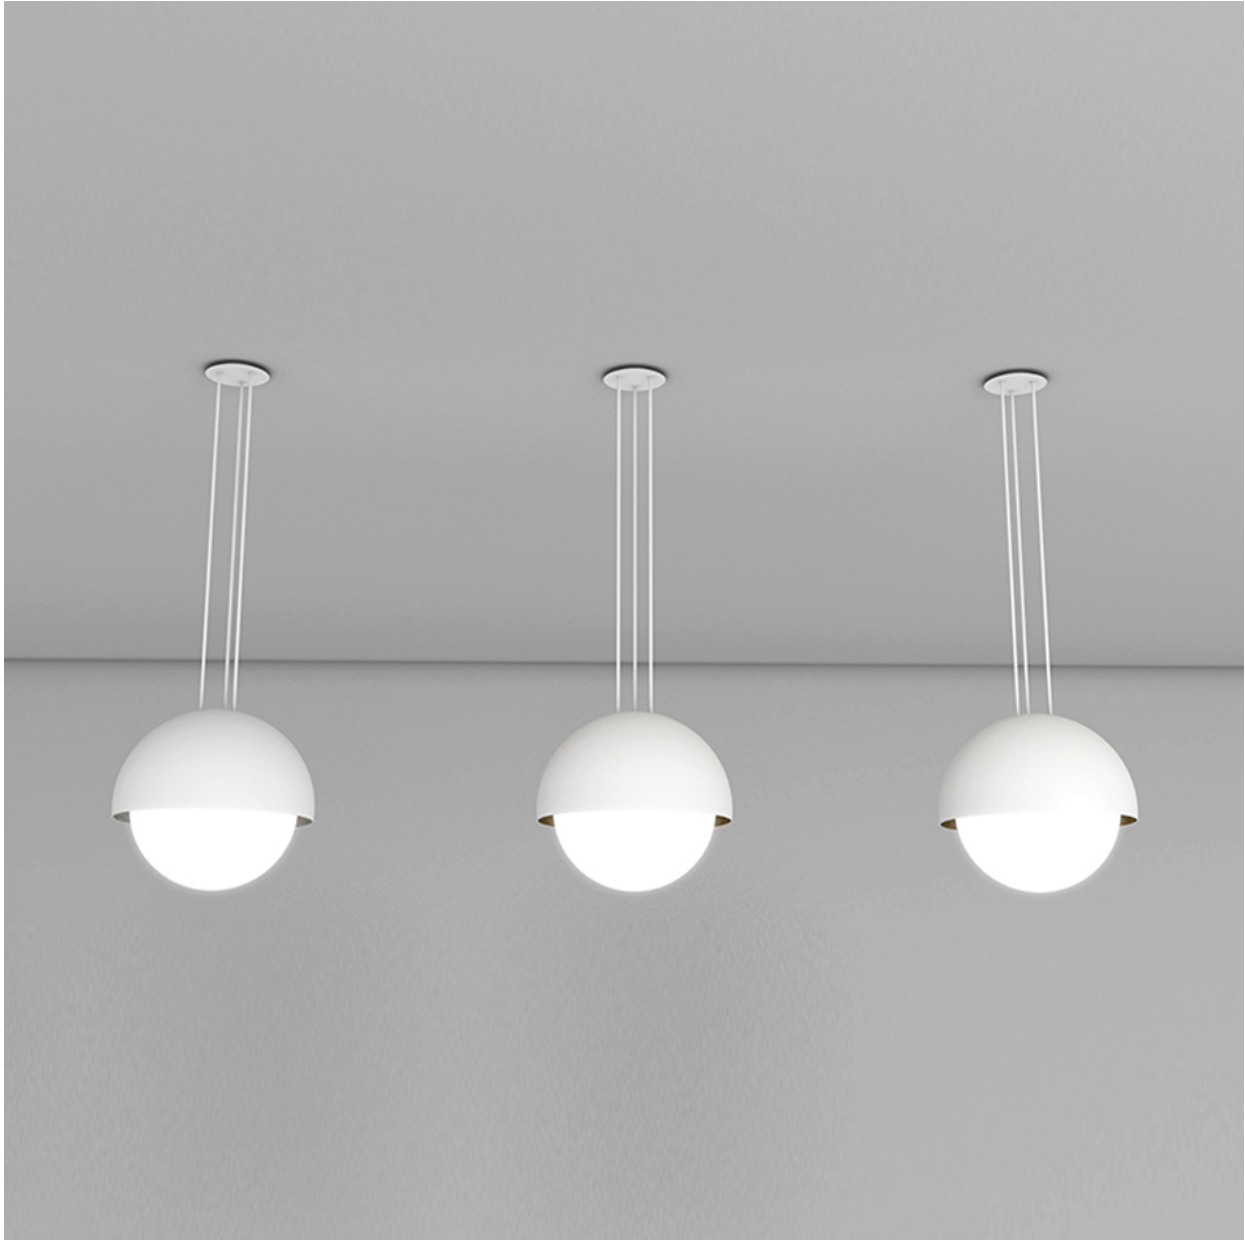

## LARGE CYCLADIC GLOBE RICHARD MEIER LIGHT

Description: Venetian Hand Blown Glass and Powder Coated Aluminum  
Dimensions: 28" Diameter  
Weight: 50 lbs  
Lighting: 20W, Incandescent Equivalent 60W