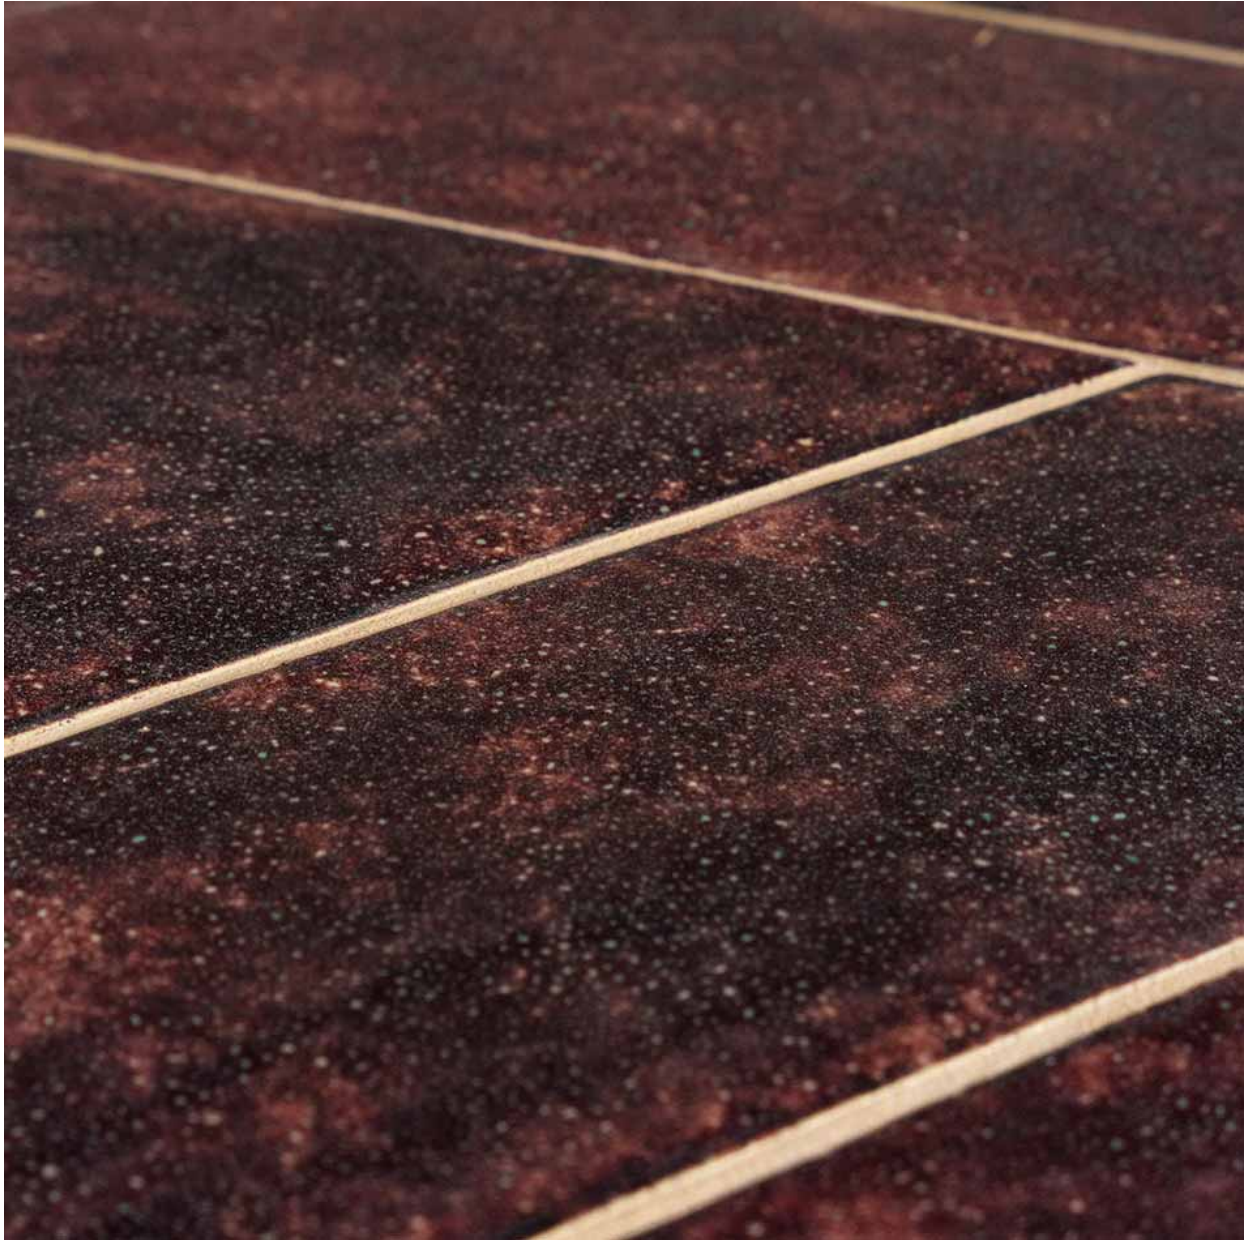

RALPHPUCCI

CT001 JOHN WIGMORE

Description: Ceramic Coffee Table with Brass Constructed Base, Dark
Bronze Powder Coat, and Sanded Grout, Berry Glaze
Dimensions: 57" L x 30.75" W x 16.5" H

NEW YORK

44 W. 18th St
New York, NY 10011
Monday - Friday 9:00 AM - 6:00 PM

MIAMI

550 NW. 28th St.
Miami, FL 33127
Monday - Friday 9:00 AM - 5:00 PM

LOS ANGELES

1025 N. McCadden Pl.
Los Angeles, CA 90038
Monday - Friday 9:00 AM - 5:00 PM

LONDON

Coming Soon