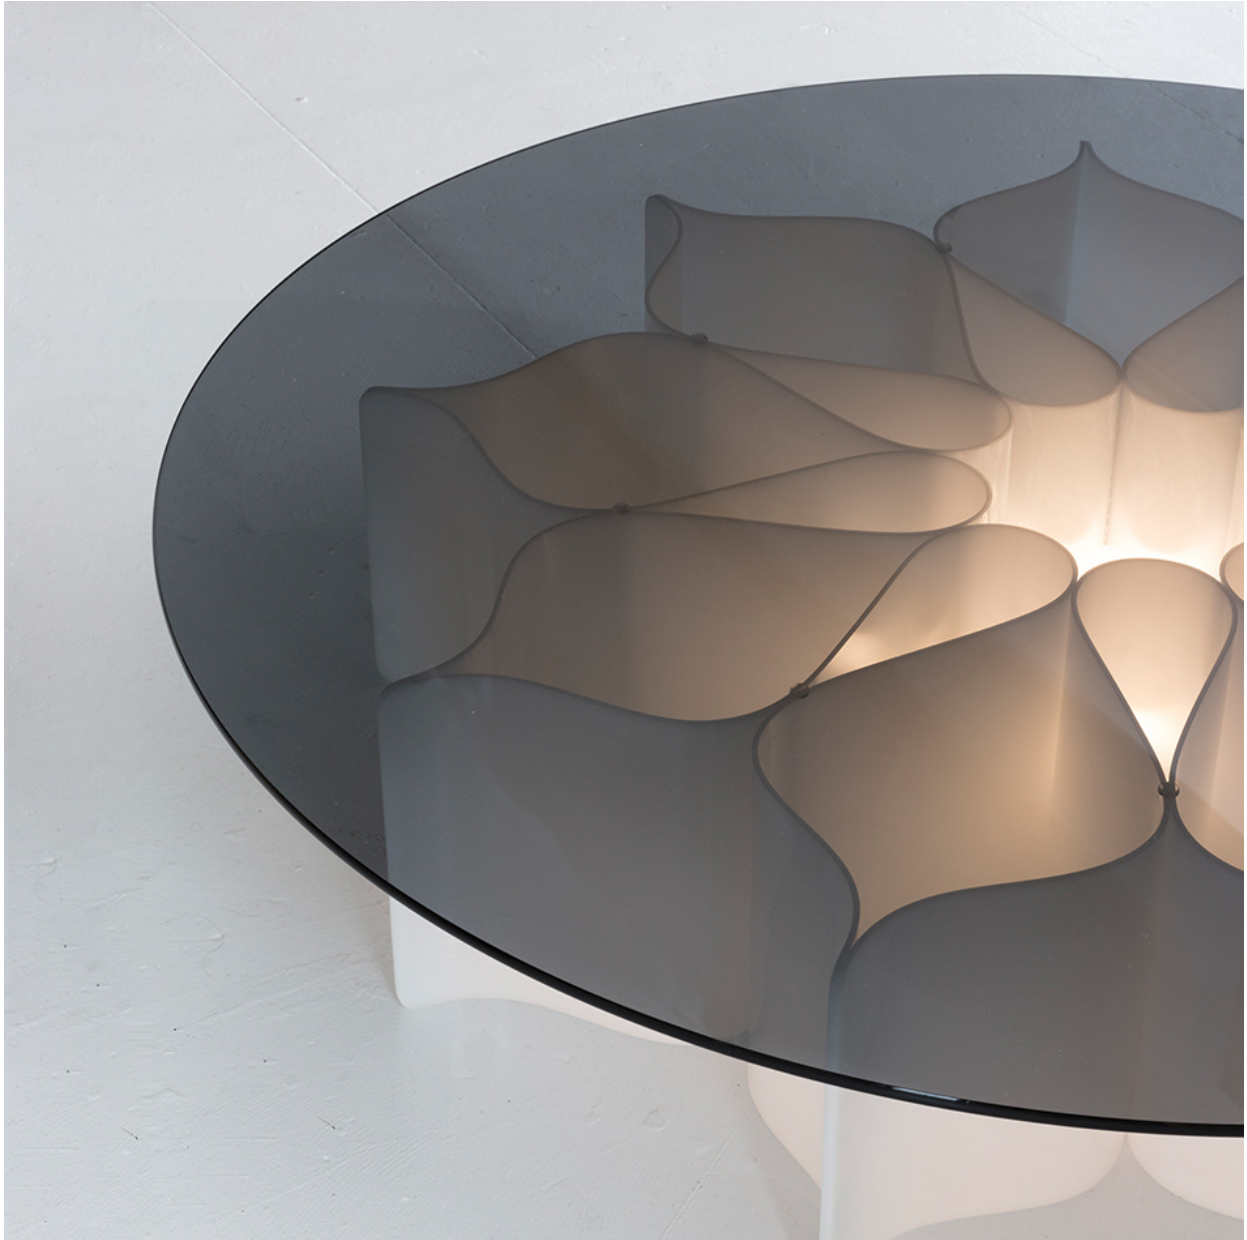

RALPHPUCCI

ROSACE COFFEE TABLE PIERRE PAULIN

Designed 1971
Metacrylate Opalin, Smoked Grey Glass
Edition of 72
Available with or without light system
Dimensions: 55" Diameter x 11.5" H

NEW YORK

44 W. 18th St
New York, NY 10011
Monday - Friday 9:00 AM - 6:00 PM

Designed 1971
Metacrylate Opalin, Smoked Grey Glass
Edition of 72
Available with or without light system
Dimensions: 55" Diameter x 11.5" H

NEW YORK

44 W. 18th St
New York, NY 10011

Monday - Friday 9:00 AM - 6:00 PM

RALPH PUCCI

ROSACE COFFEE TABLE

PIERRE PAULIN

Designed 1971
Metacrylate Opalin, Smoked Grey Glass
Edition of 72
Available with or without light system
Dimensions: 55" Diameter x 11.5" H

NEW YORK

44 W. 18th St
New York, NY 10011