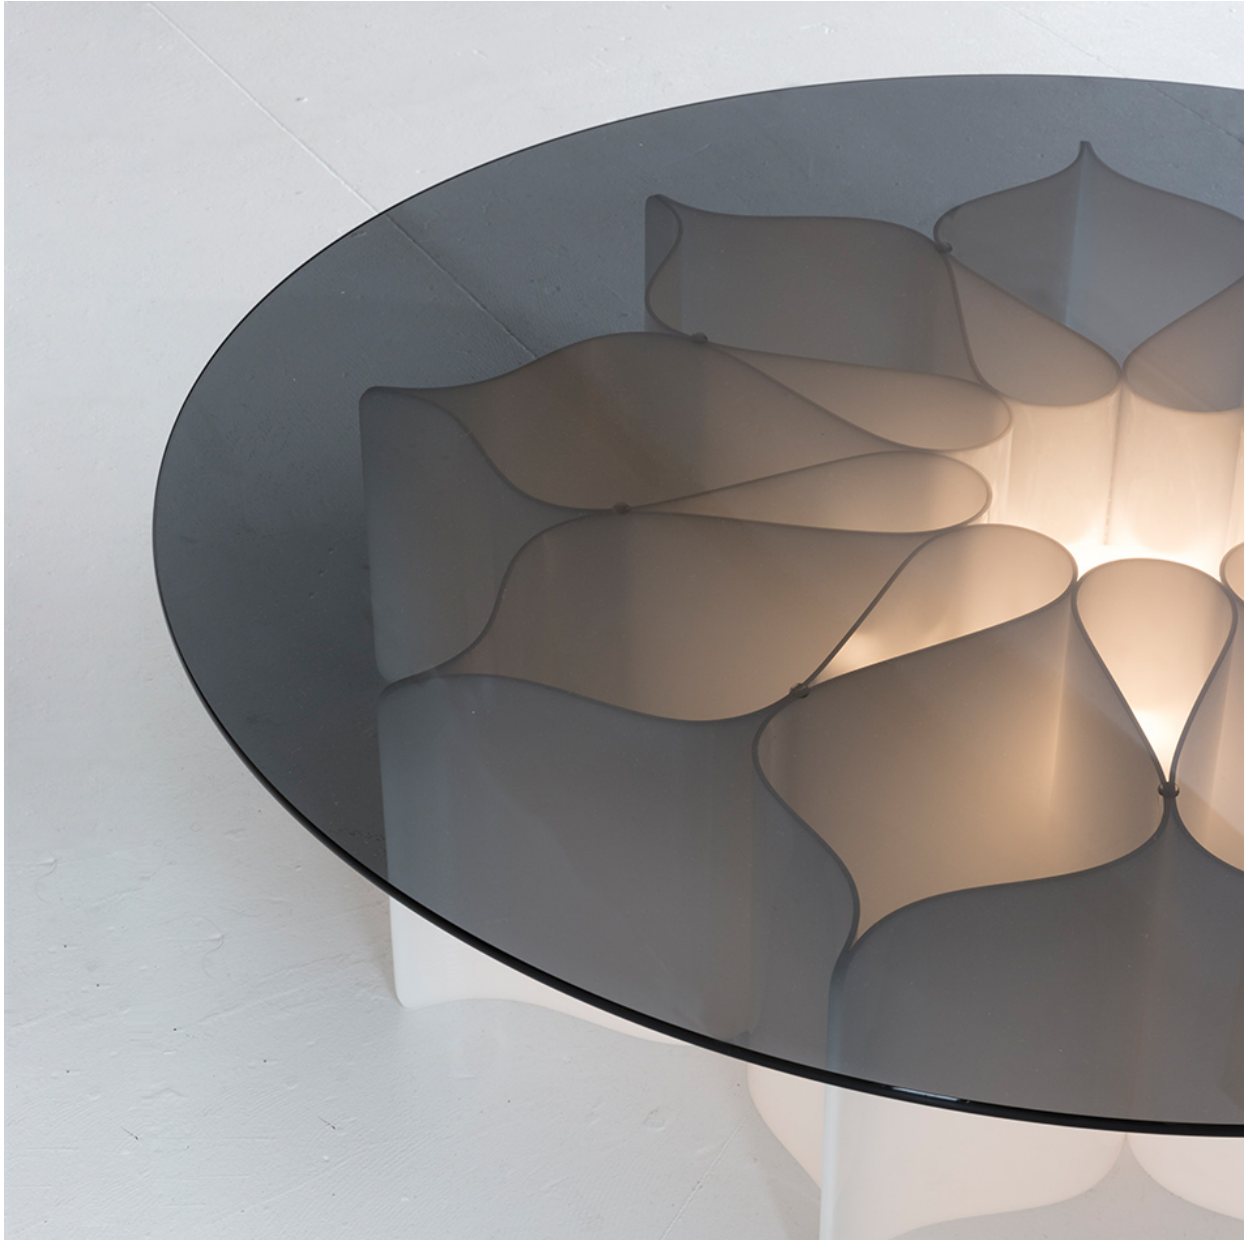

RALPHUCCI

ROSACE COFFEE TABLE PIERRE PAULIN

Designed 1971
Metacrylate Opalin, Smoked Grey Glass
Edition of 72
Available with or without light system
Dimensions: 55" Diameter x 11.5" H

NEW YORK
44 W. 18th St
New York, NY 10011
Mon-Fri 9AM - 6PM

MIAMI
550 NW. 28th St.
Miami, FL 33127
Mon-Fri 9AM - 5PM

LOS ANGELES
1025 N. McCadden Pl.
Los Angeles, CA 90038
Mon-Fri 9AM - 5PM

LONDON
Coming Soon

RALPHPUCCI

ROSACE COFFEE TABLE PIERRE PAULIN

Designed 1971
Metacrylate Opalin, Smoked Grey Glass
Edition of 72
Available with or without light system
Dimensions: 55" Diameter x 11.5" H

RALPH PUCCI

ROSACE COFFEE TABLE PIERRE PAULIN

Designed 1971
Metacrylate Opalin, Smoked Grey Glass
Edition of 72
Available with or without light system
Dimensions: 55" Diameter x 11.5" H

NEW YORK
44 W. 18th St
New York, NY 10011
Mon-Fri 9AM - 6PM