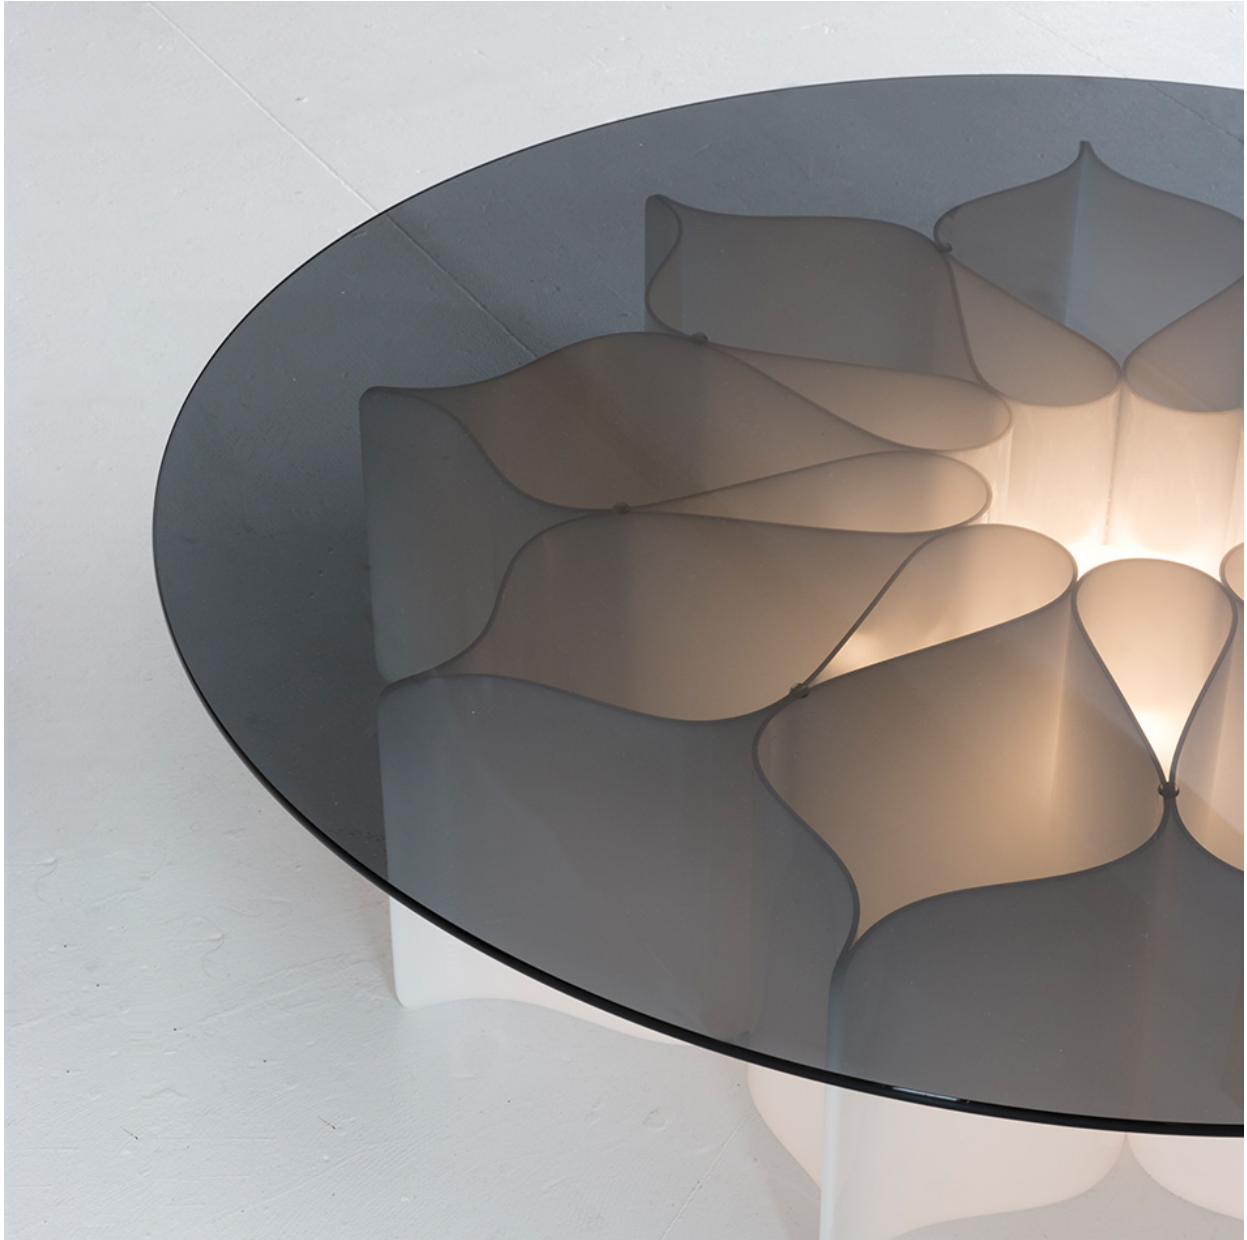

## ROSACE COFFEE TABLE PIERRE PAULIN

Designed 1971  
Metacrylate Opalin, Smoked Grey Glass  
Edition of 72  
Available with or without light system  
Dimensions: 55" Diameter x 11.5" H

NEW YORK

44 W. 18th St  
New York, NY 10011

## ROSACE COFFEE TABLE PIERRE PAULIN

Designed 1971  
Metacrylate Opalin, Smoked Grey Glass  
Edition of 72  
Available with or without light system  
Dimensions: 55" Diameter x 11.5" H