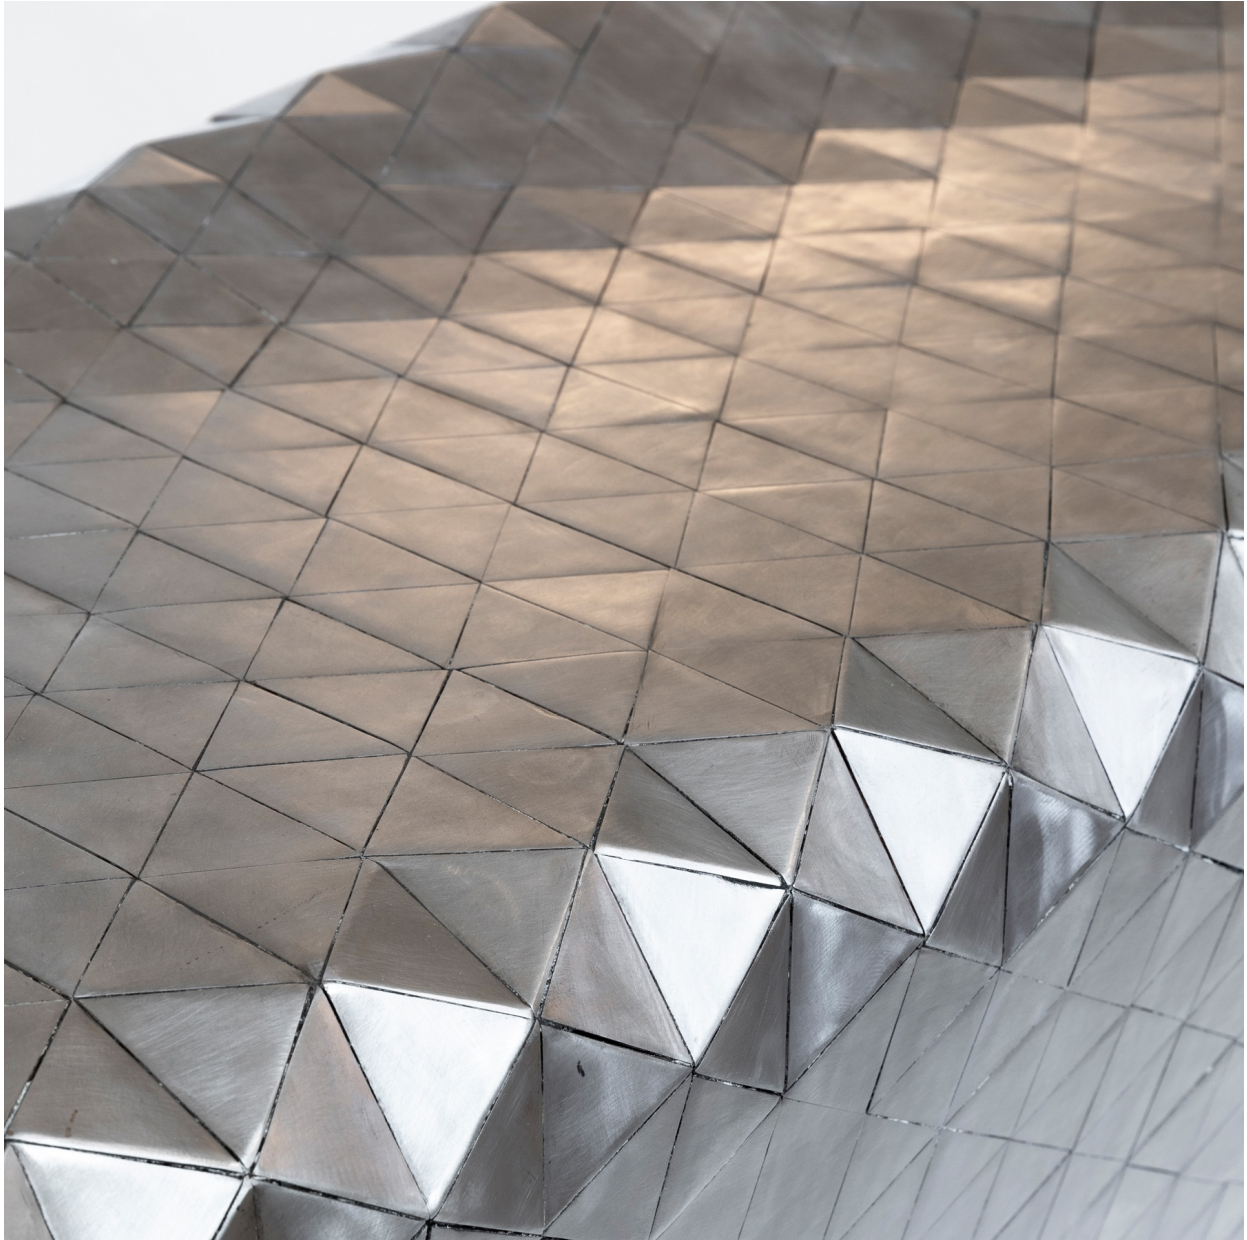

RALPH PUCCI

CLAIRE DE LUNE FRAN TAUBMAN

Description: 2700 individually cut brushed steel triangles
Dimensions: 72" W x 15.5" D x 21" H
Weight: 300 lbs

NEW YORK

44 W. 18th St
New York, NY 10011

Monday - Friday 9:00 AM - 6:00 PM

MIAMI

550 NW. 28th St.
Miami, FL 33127

Monday - Friday 9:00 AM - 5:00 PM

LOS ANGELES

1025 N. McCadden Pl.
Los Angeles, CA 90038

Monday - Friday 9:00 AM - 5:00 PM

LONDON

Coming Soon