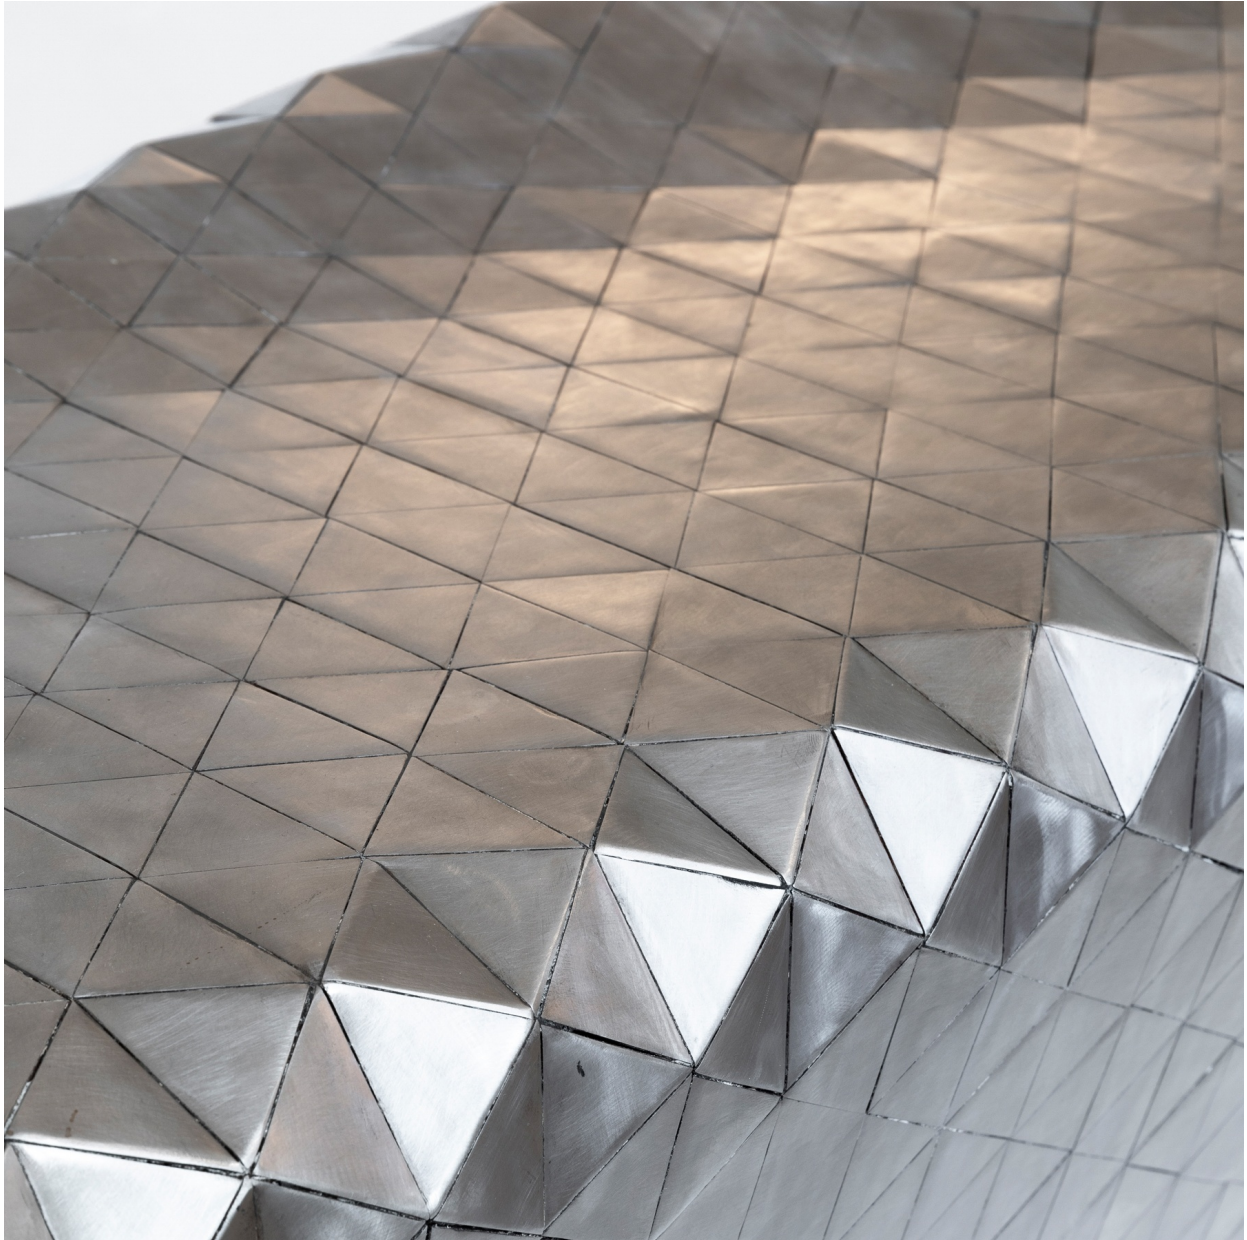

RALPHPUCCI

CLAIRE DE LUNE FRAN TAUBMAN

Description: 2700 individually cut brushed steel triangles
Dimensions: 72" W x 15.5" D x 21" H
Weight: 300 lbs

NEW YORK

44 W. 18th St
New York, NY 10011

Monday - Friday 9:00 AM - 6:00 PM

MIAMI

550 NW. 28th St.
Miami, FL 33127

Monday - Friday 9:00 AM - 5:00 PM

LOS ANGELES

1025 N. McCadden Pl.
Los Angeles, CA 90038

Monday - Friday 9:00 AM - 5:00 PM

LONDON

Coming Soon