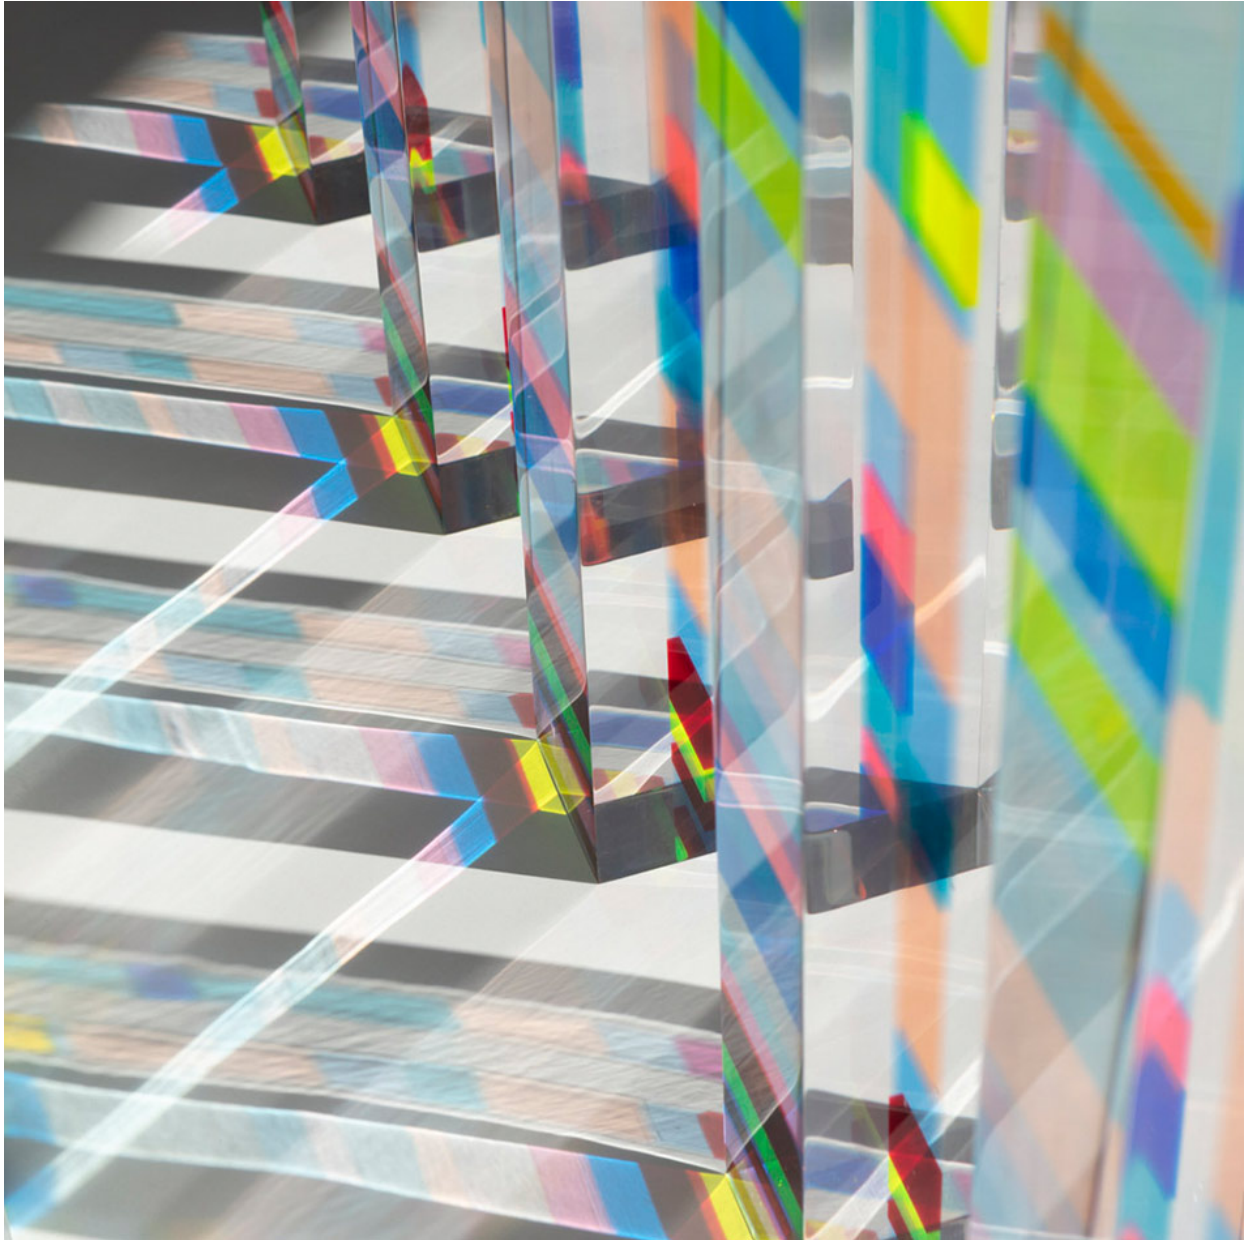

RALPHUCCI

CIRCUS CONSOLE 637 HERVE VAN DER STRAETEN

Edition of 40

Description: Translucid and colored acrylic glass

Dimensions: 47.2" L x 15.7" W x 33.5" H

NEW YORK

44 W. 18th St
New York, NY 10011
212-633-0452

MIAMI

550 NW. 28th St.
Miami, FL 33127
305-438-3771

LOS ANGELES

1025 N. McCadden Pl.
Los Angeles, CA 90038
310-360-9707

LONDON

Coming Soon