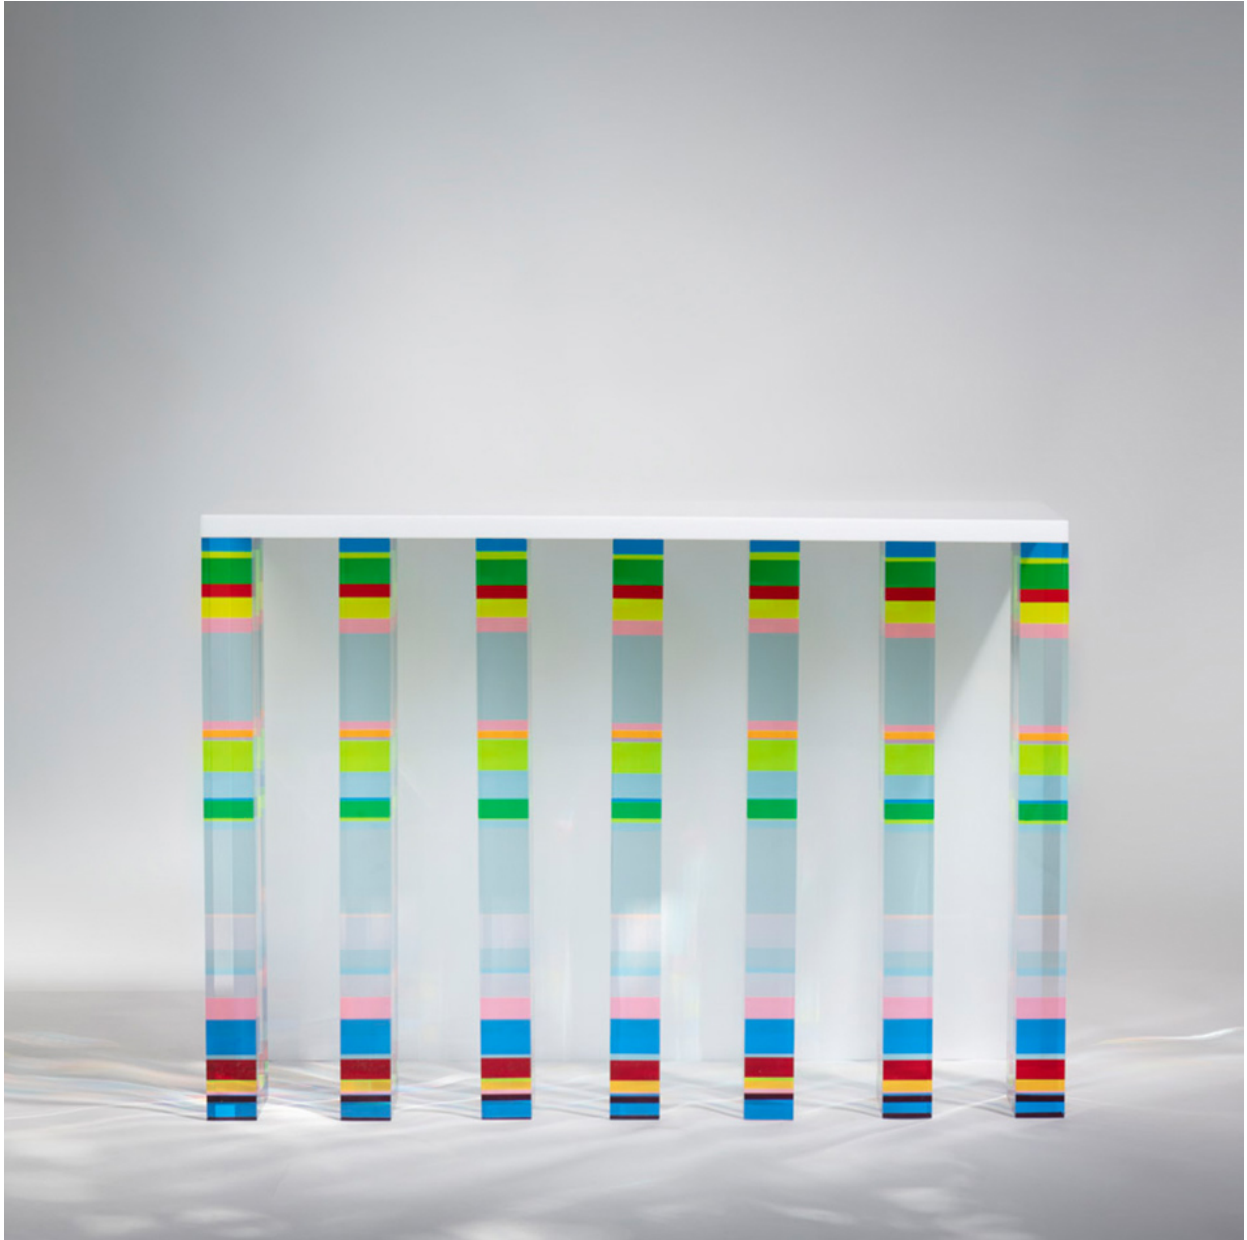

RALPHPUCCI

CIRCUS CONSOLE 637 HERVE VAN DER STRAETEN

Edition of 40

Description: Translucid and colored acrylic glass

Dimensions: 47.2" L x 15.7" W x 33.5" H

NEW YORK

44 W. 18th St
New York, NY 10011
212-633-0452

MIAMI

550 NW. 28th St.
Miami, FL 33127
305-438-3771

LOS ANGELES

1025 N. McCadden Pl.
Los Angeles, CA 90038
310-360-9707

LONDON

Coming Soon