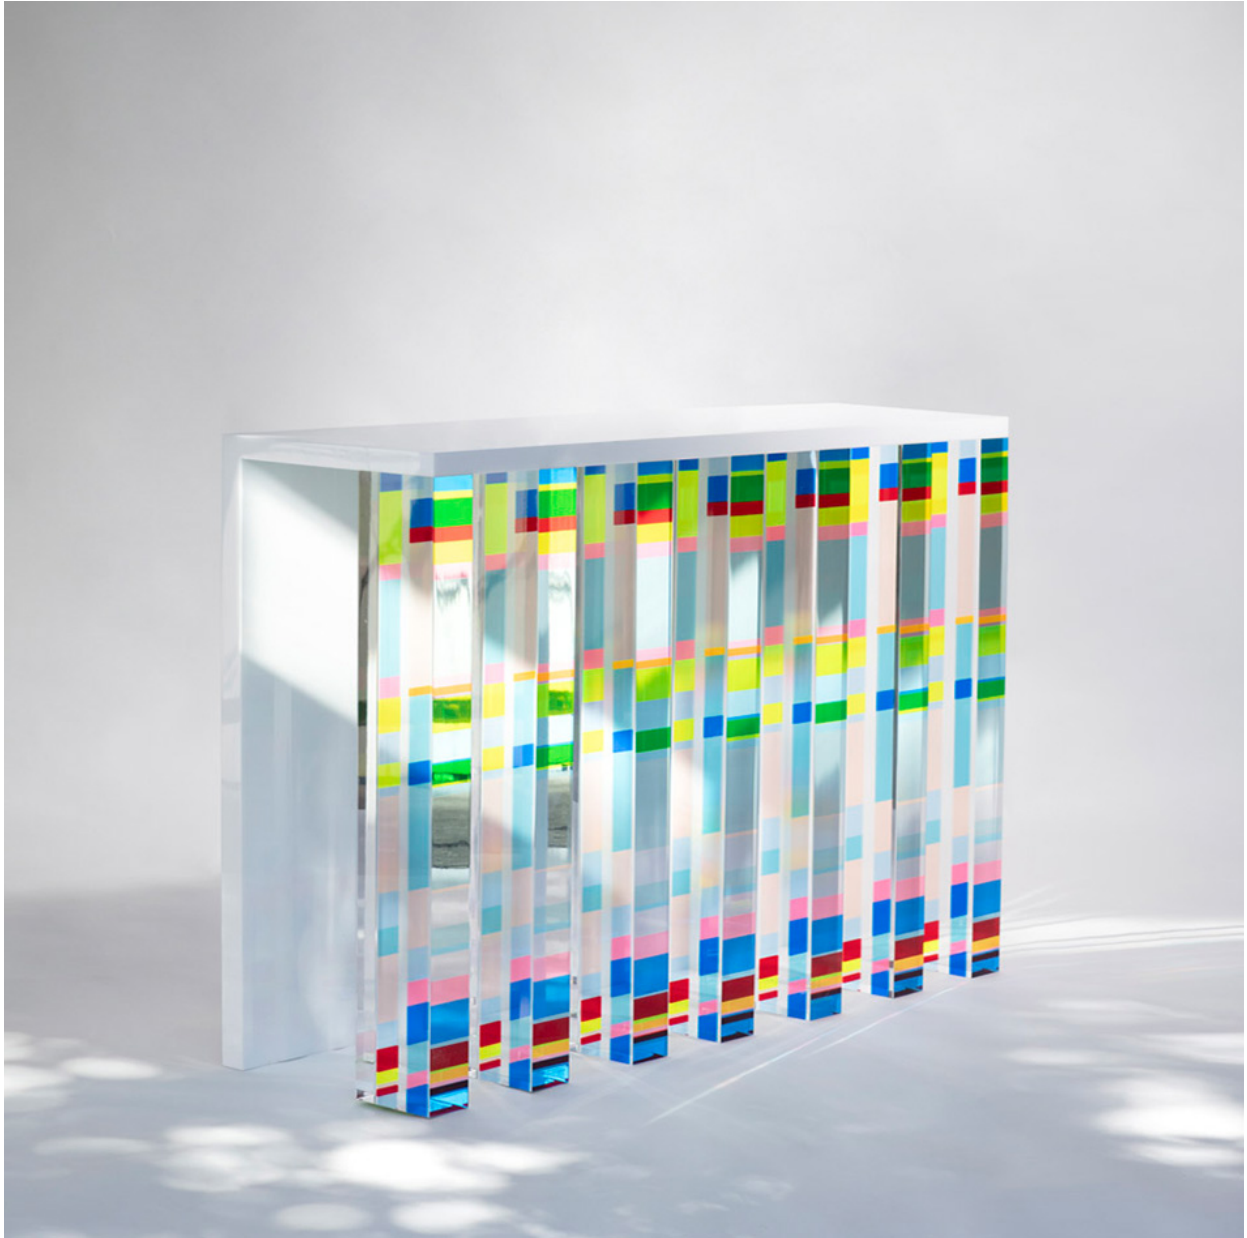

RALPHUCCI

CIRCUS CONSOLE 637 HERVE VAN DER STRAETEN

Edition of 40

Description: Translucid and colored acrylic glass

Dimensions: 47.2" L x 15.7" W x 33.5" H

NEW YORK

44 W. 18th St
New York, NY 10011
212-633-0452

Edition of 40

Description: Translucid and colored acrylic glass

Dimensions: 47.2" L x 15.7" W x 33.5" H

NEW YORK

44 W. 18th St
New York, NY 10011
212-633-0452

MIAMI

550 NW. 28th St.
Miami, FL 33127
305-438-3771

LOS ANGELES

1025 N. McCadden Pl.
Los Angeles, CA 90038
310-360-9707

LONDON

Coming Soon

RALPHUCCI

CIRCUS CONSOLE 637 HERVE VAN DER STRAETEN

Edition of 40

Description: Translucid and colored acrylic glass