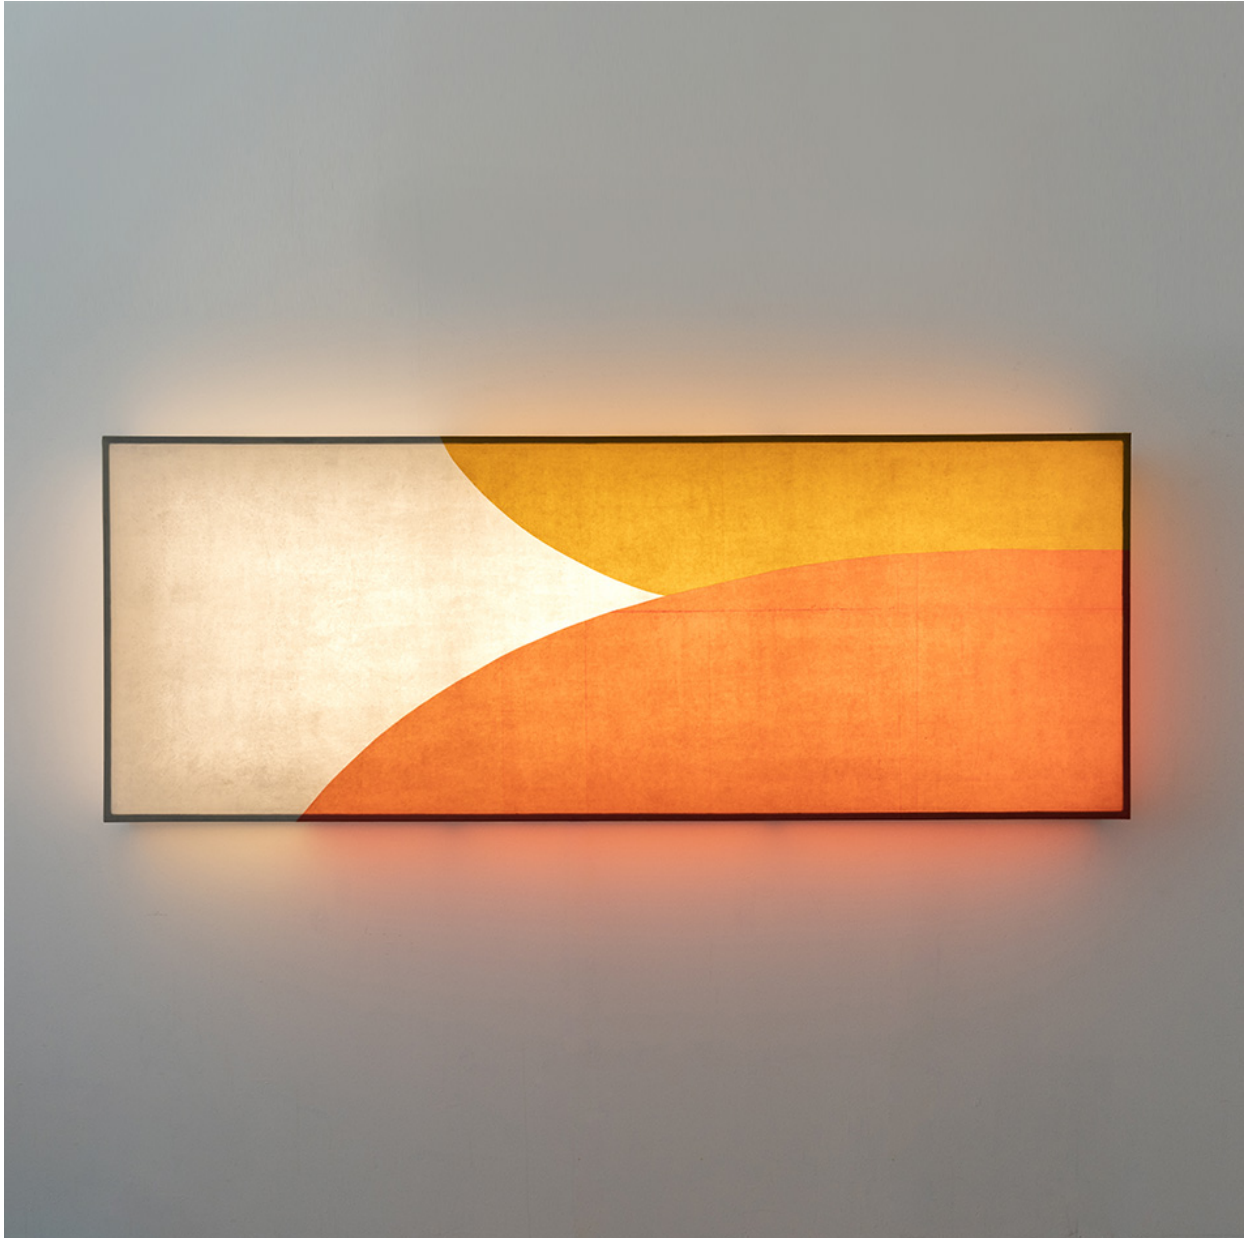

## CHROMA #7 JOHN WIGMORE

Description: Wall Rectangle with Pink and Yellow Shapes Moriki White Basic and Colored Japanese paper  
Dimensions: 36"H x 96"W x 7"D

Lighting: 2400K LEDs Phase Control Dimming Driver Integral to Fixture  
Two Wire Hook-up to house electric UL Listed and Labeled.