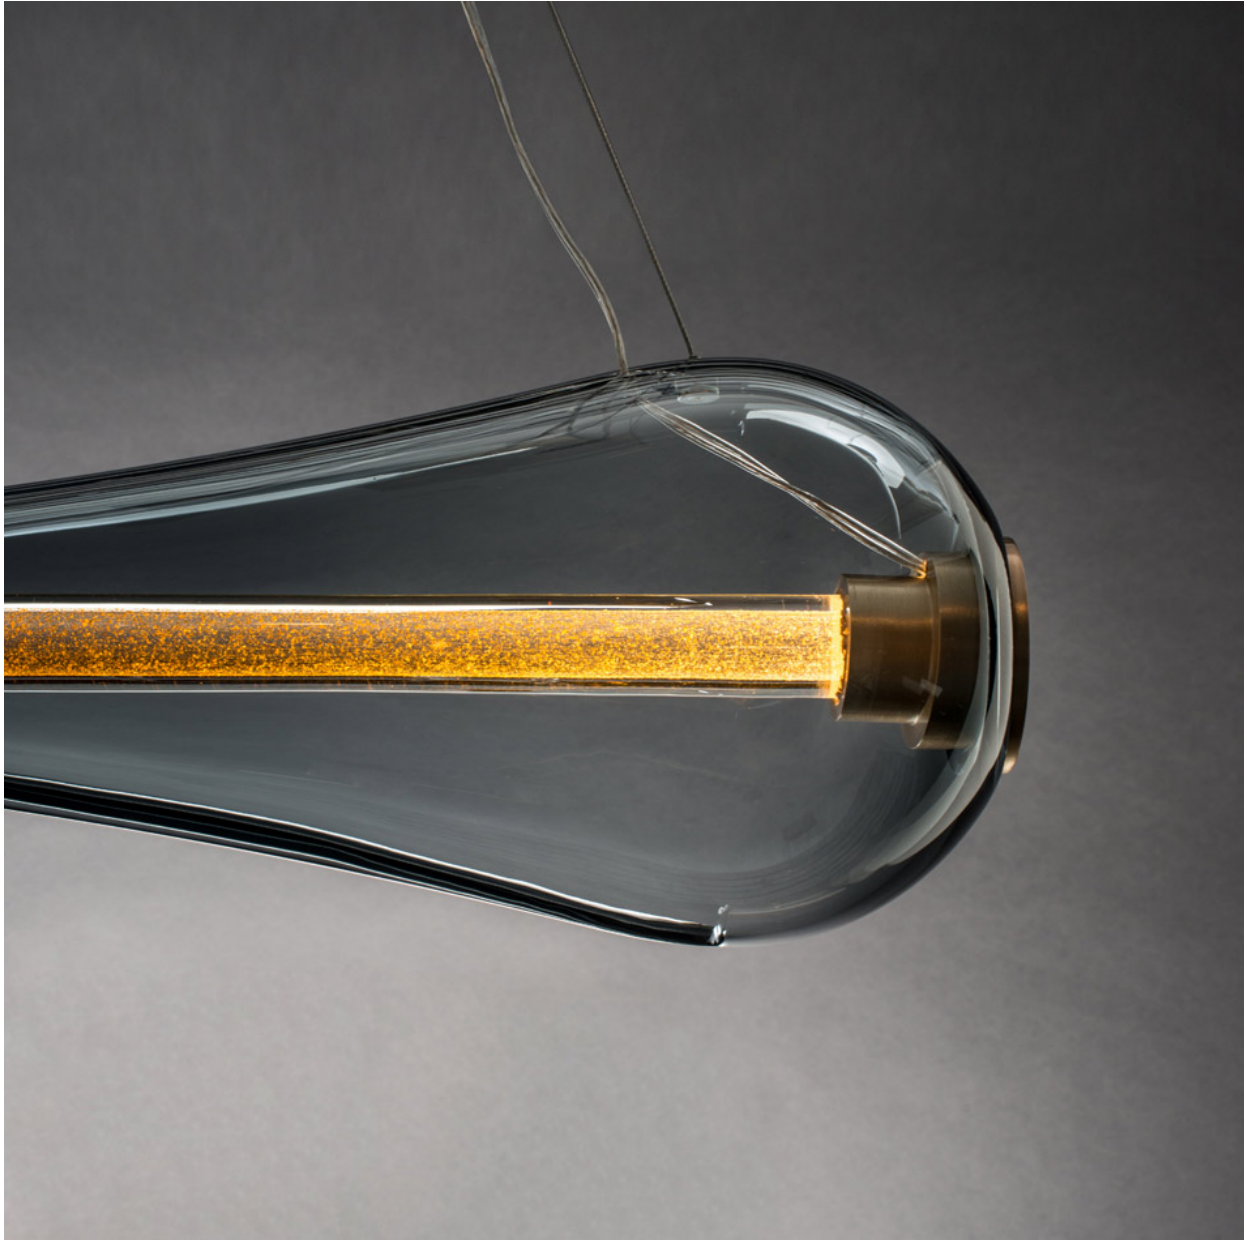

RALPHPUCCI

CELL SUSPENSION

PATRICK NAGGAR

Description: Brass, aluminum and Murano glass
Dimensions: 35.4" L x 7.1" H. Drop is adjustable.
Lighting: 2 LED 5 W

NEW YORK

44 W. 18th St
New York, NY 10011

Monday - Friday 9:00 AM - 6:00 PM