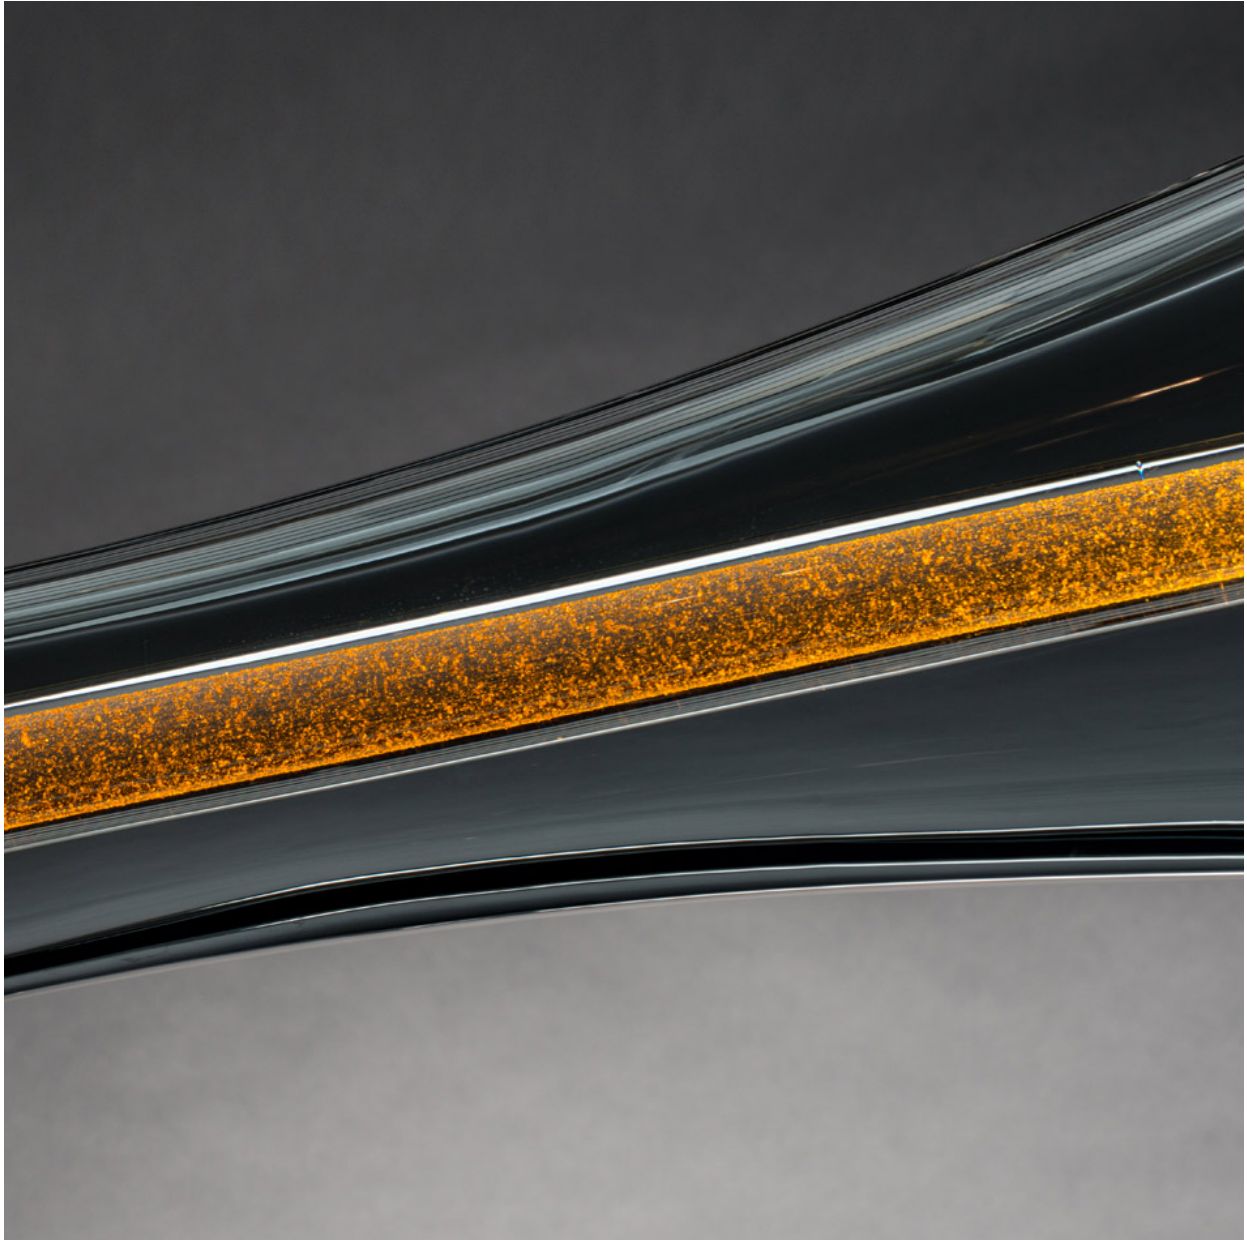

RALPH PUCCI

CELL SUSPENSION

PATRICK NAGGAR

Description: Brass, aluminum and Murano glass
Dimensions: 35.4" L x 7.1" H. Drop is adjustable.
Lighting: 2 LED 5 W

NEW YORK

44 W. 18th St
New York, NY 10011

Monday - Friday 9:00 AM - 6:00 PM