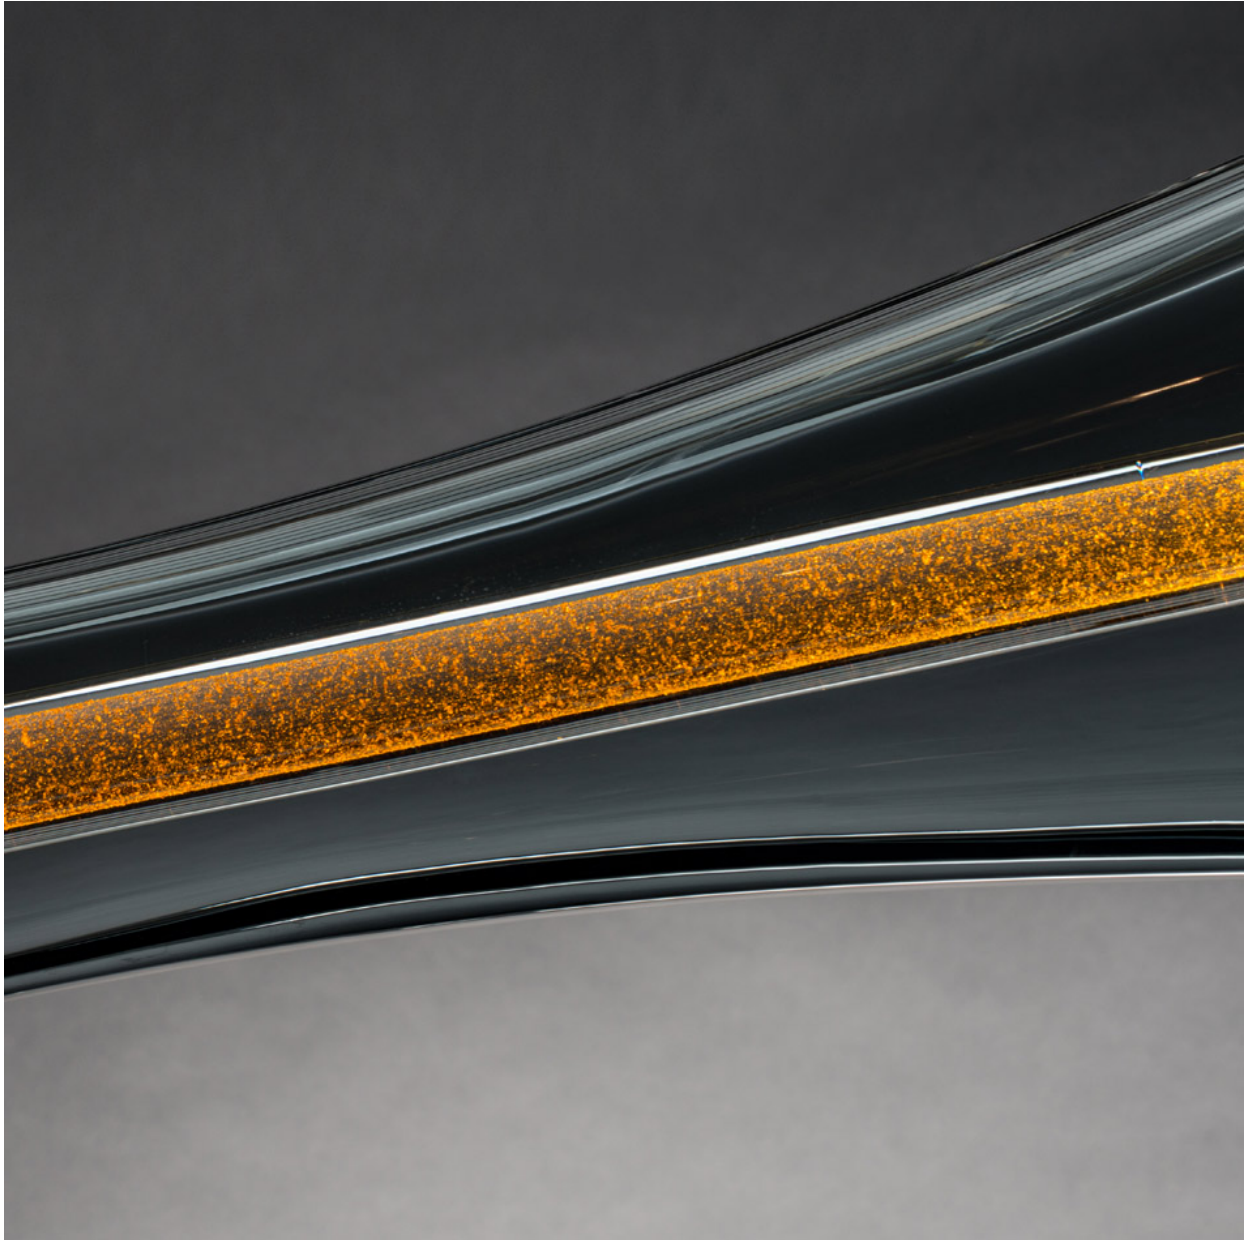

RALPHPUCCI

CELL SUSPENSION

PATRICK NAGGAR

Description: Brass, aluminum and Murano glass
Dimensions: 35.4" L x 7.1" H. Drop is adjustable.
Lighting: 2 LED 5 W

NEW YORK

44 W. 18th St
New York, NY 10011
Mon-Fri 9AM - 6PM

MIAMI

550 NW. 28th St.
Miami, FL 33127
Mon-Fri 9AM - 5PM

LOS ANGELES

1025 N. McCadden Pl.
Los Angeles, CA 90038
Mon-Fri 9AM - 5PM

LONDON

Coming Soon