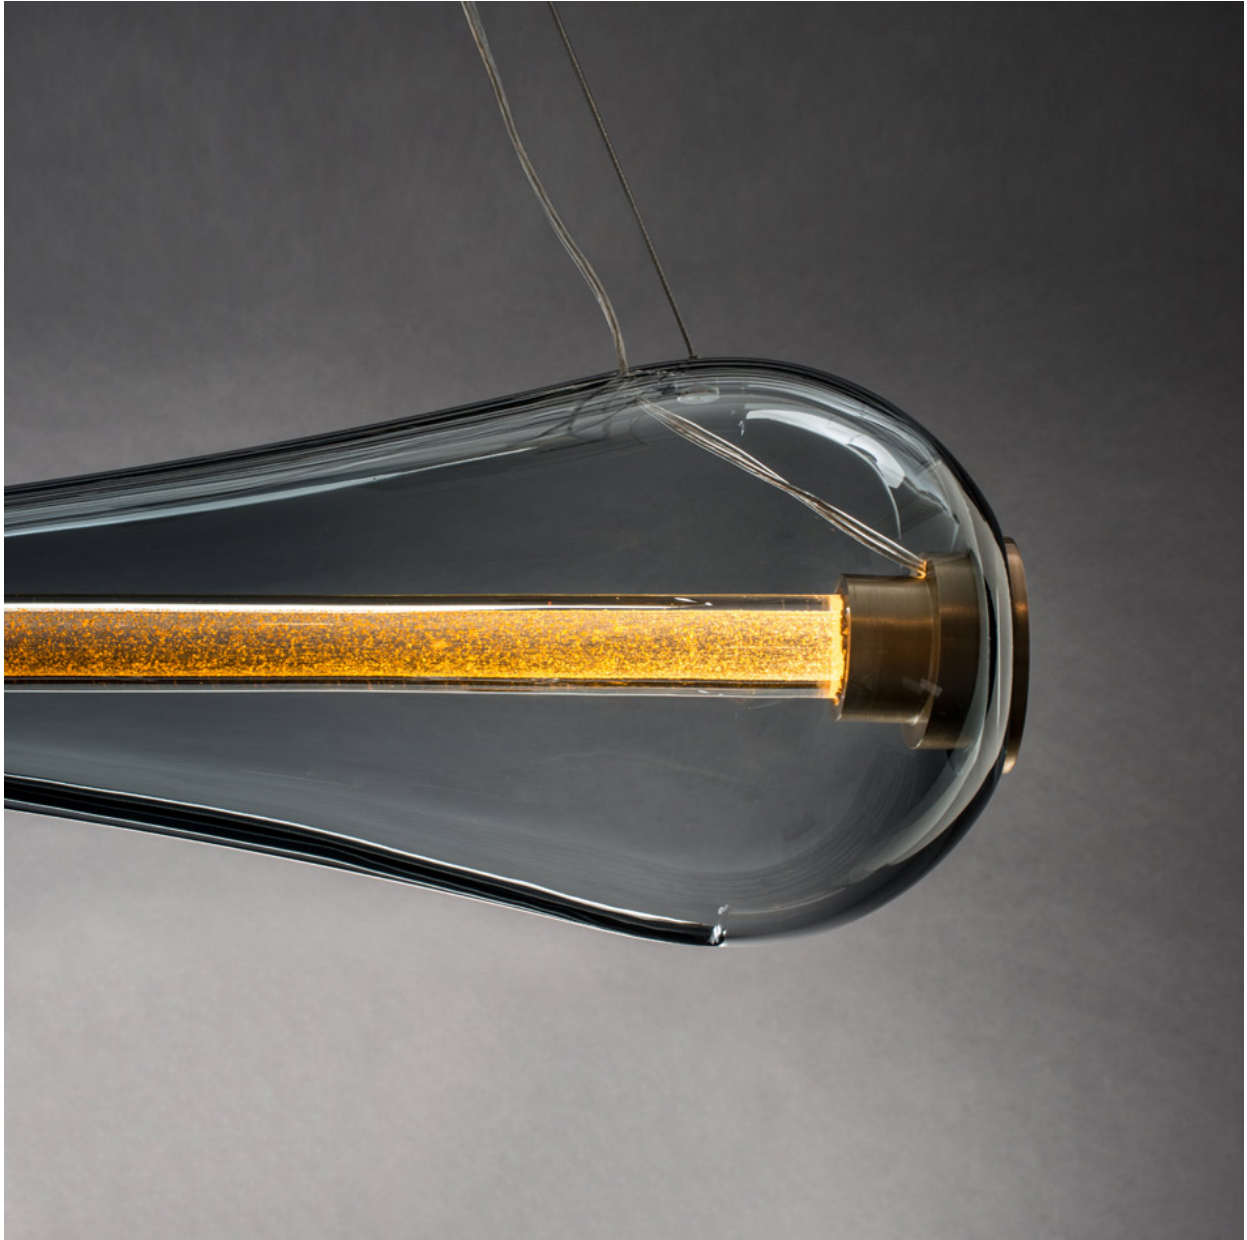

RALPH PUCCI

CELL SUSPENSION

PATRICK NAGGAR

Description: Brass, aluminum and Murano glass
Dimensions: 35.4" L x 7.1" H. Drop is adjustable.
Lighting: 2 LED 5 W

NEW YORK

44 W. 18th St
New York, NY 10011
Mon-Fri 9AM - 6PM

MIAMI

550 NW. 28th St.
Miami, FL 33127
Mon-Fri 9AM - 5PM

LOS ANGELES

1025 N. McCadden Pl.
Los Angeles, CA 90038
Mon-Fri 9AM - 5PM

LONDON

Coming Soon