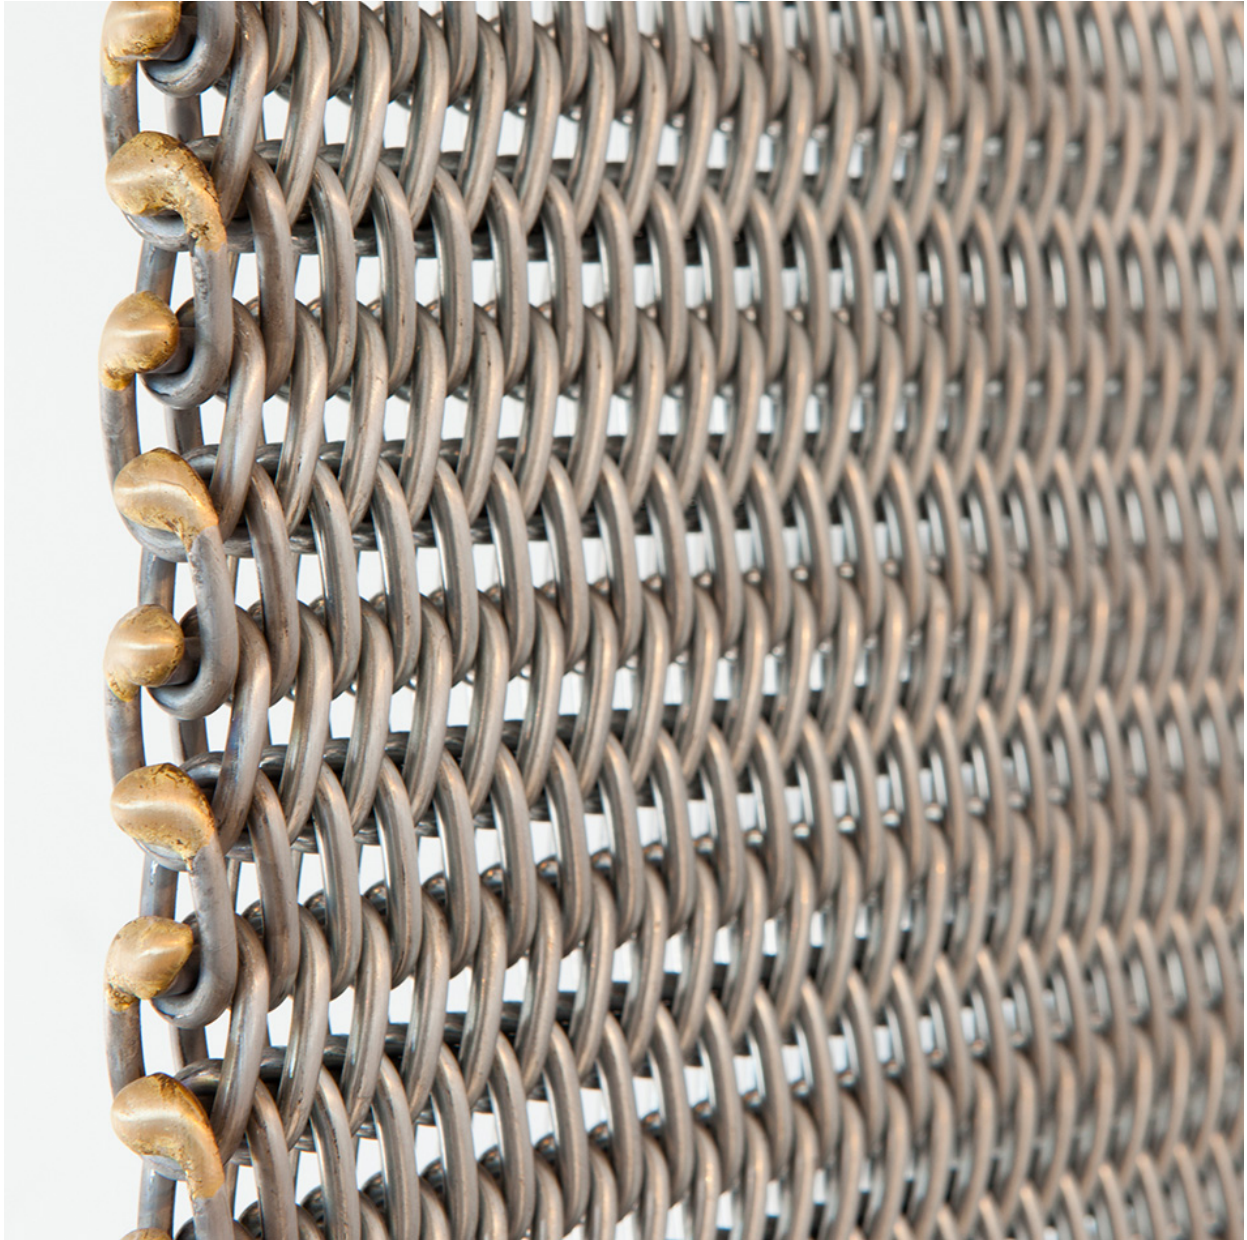

LOS ANGELES

1025 N. McCadden Pl.
Los Angeles, CA 90038

Monday - Friday 9:00 AM - 5:00 PM

LONDON

Coming Soon

RALPH Pucci

STEEL LINK CASCADE PLANE

JIM ZIVIC

Aluminum, Steel Chain, Felt, Leather
8 feet by 12 inches

NEW YORK

44 W. 18th St
New York, NY 10011

Monday - Friday 9:00 AM - 6:00 PM

MIAMI

550 NW. 28th St.
Miami, FL 33127

Monday - Friday 9:00 AM - 5:00 PM

LOS ANGELES