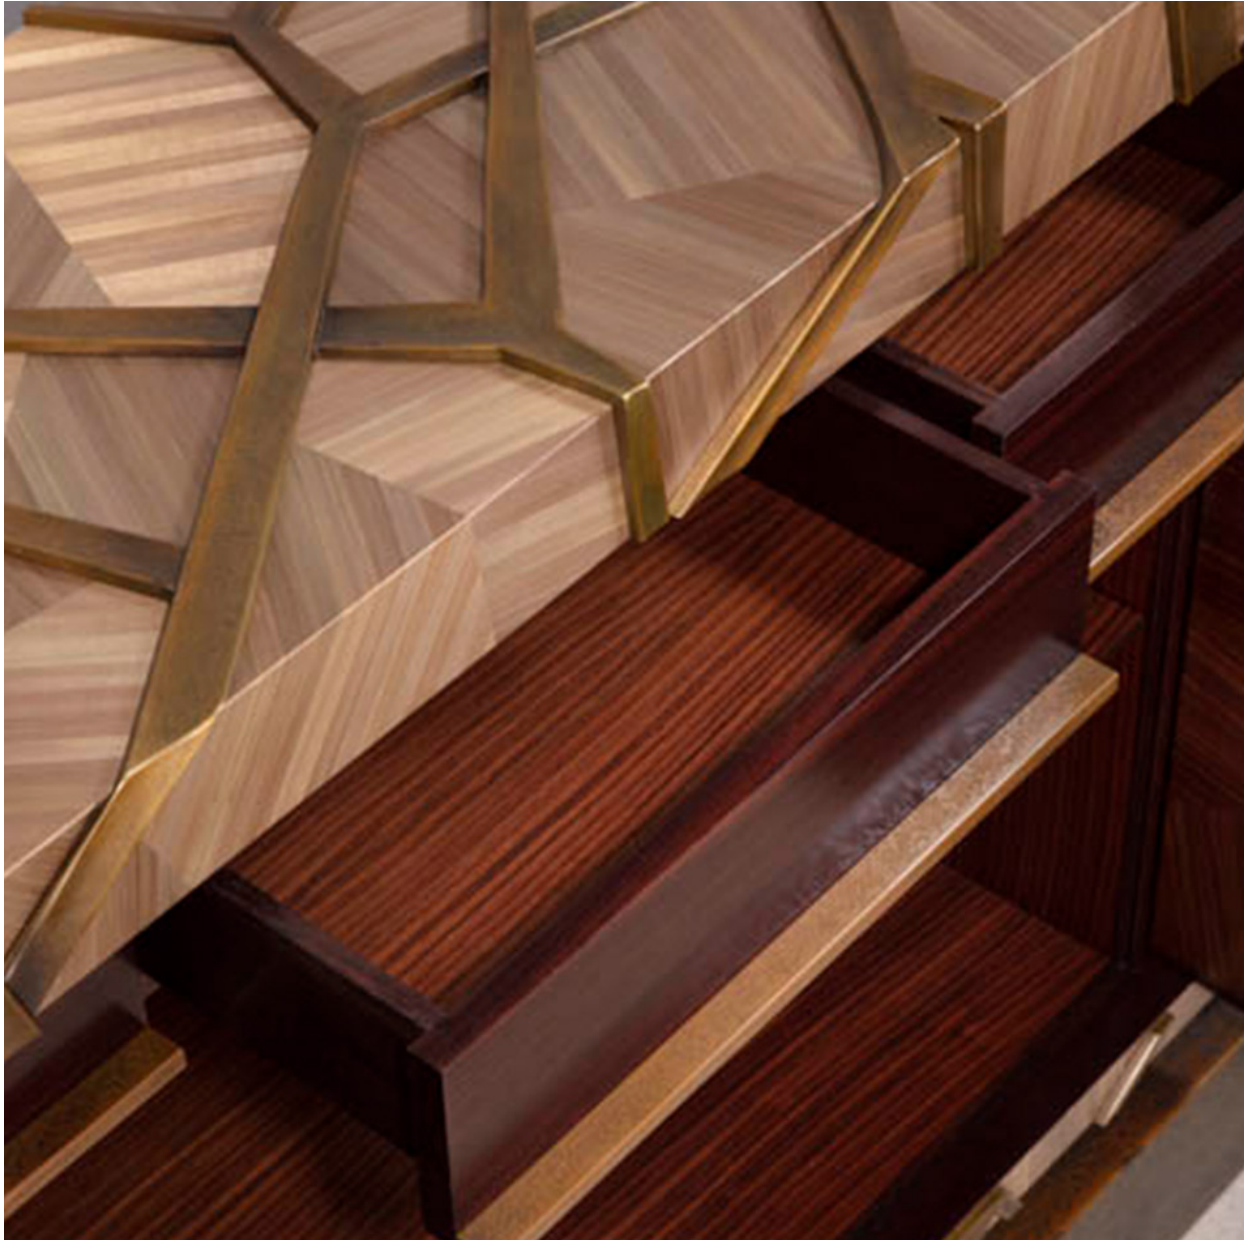

LONDON

Returning Soon

RALPHPUCCI

BUFFET BONDAGE 547 HERVÉ VAN DER STRAETEN

Edition of 8

Description: Faded plum lacquered wood, golden-brown patinated bronze. Inside in oxidized varnished oak

Dimensions: 50.39" W x 14.57" D x 40.16" H