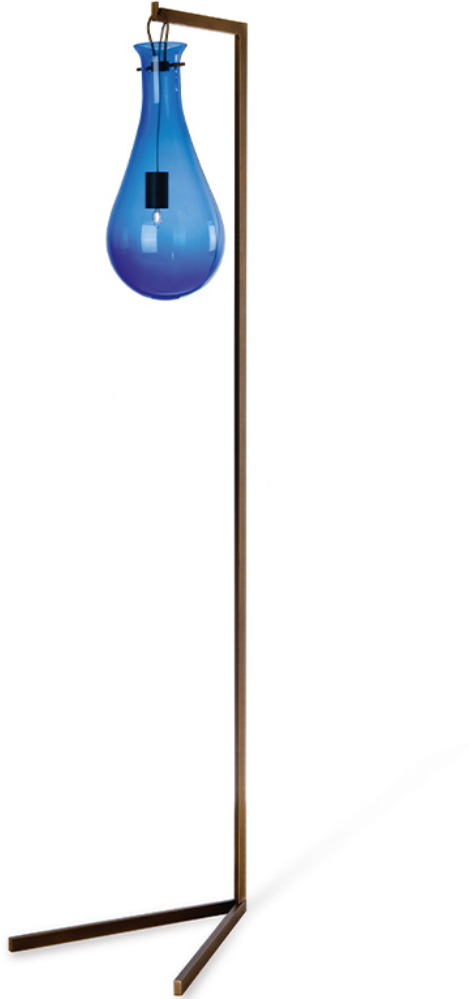

## BUBBLE FLOOR LAMP PATRICK NAGGAR

Description: Murano glass and brass

Glass Color Options: aquamarine, amber, amethyst, dark blue, blue gray, crystal, gray, yellow, orange, light green, red, silk

Dimensions: 14" W x 14" D x 52" H