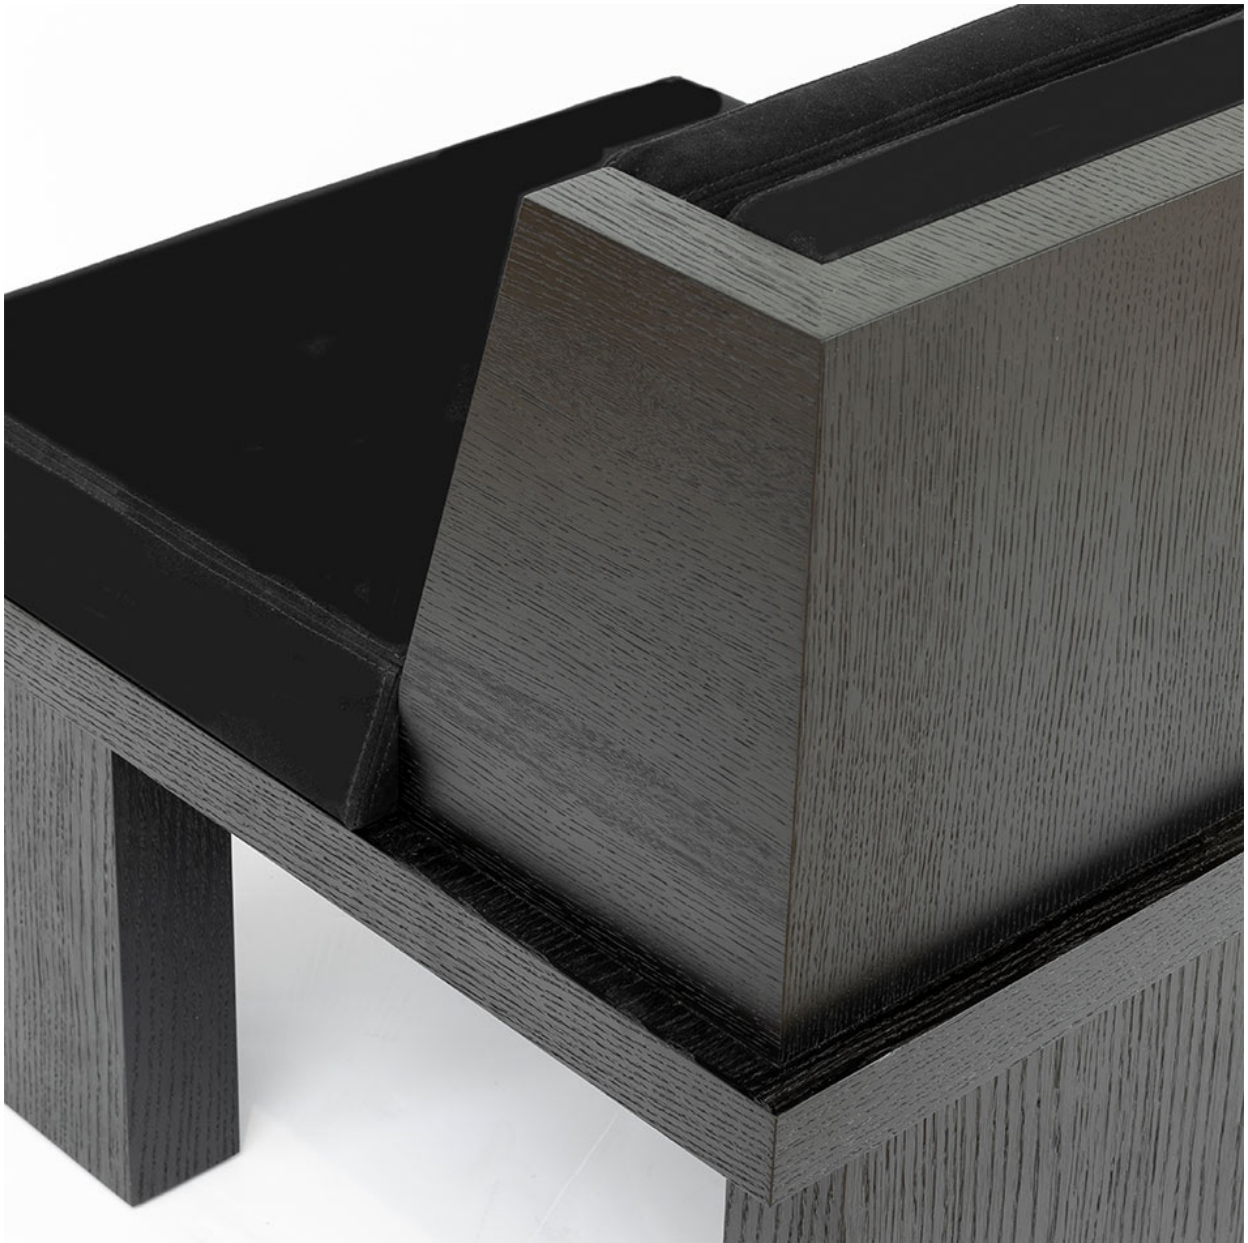

RALPHPUCCI

BRUSQUE LOUNGE CHAIR NINA SEIRAFI

Description: Open Pore Oak and Upholstery
Dimensions: 26" W x 30" D x 28" H, SH 17.5"

NEW YORK
44 W. 18th St
New York, NY 10011
Mon-Fri 9AM - 6PM

MIAMI
550 NW. 28th St.
Miami, FL 33127
Mon-Fri 9AM - 5PM

LOS ANGELES
1025 N. McCadden Pl.
Los Angeles, CA 90038
Mon-Fri 9AM - 5PM

LONDON
Coming Soon