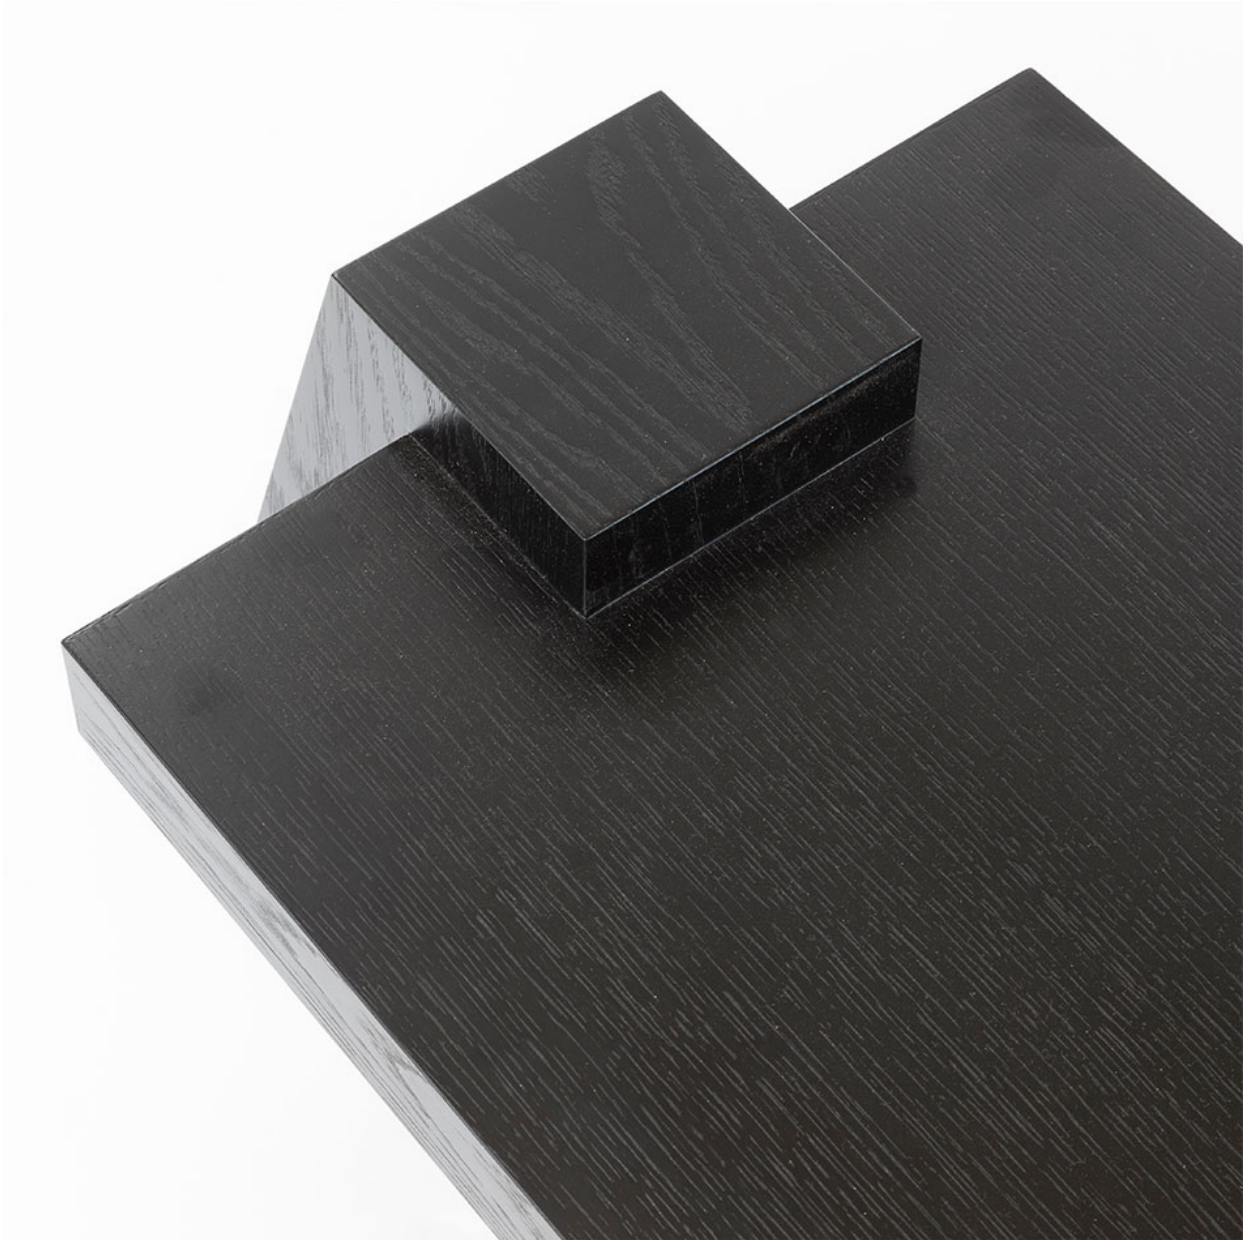

BARBARE SIDE TABLE NINA SEIRAFI

Description: Open pore smoked oak wood
Dimensions: 28" W x 15" D x 18" H

NEW YORK

44 W. 18th St
New York, NY 10011

Monday - Friday 9:00 AM - 6:00 PM

MIAMI

550 NW. 28th St.
Miami, FL 33127