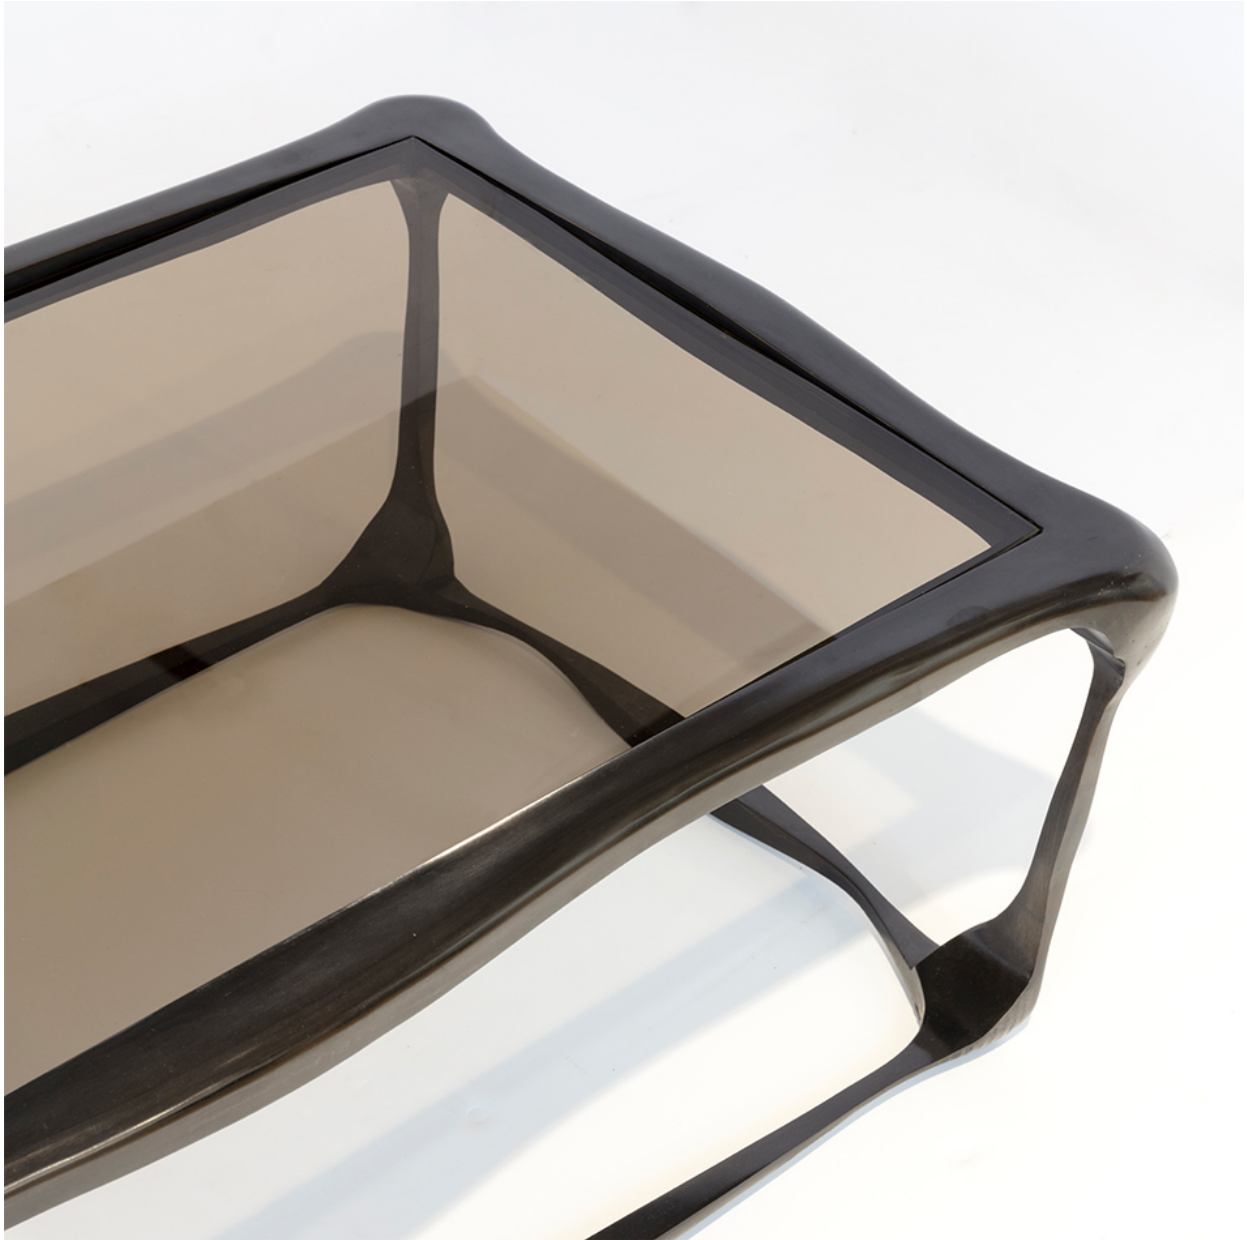

RALPH Pucci

ARIA COFFEE TABLE WITH GLASS TOP PAUL MATHIEU

Description: Cast bronze frame; black or polished. Top; smoke glass.

Dimensions: 46" W x 25.5" D x 14" H

Weight: 110 lbs

NEW YORK

44 W. 18th St
New York, NY 10011
Mon-Fri 9AM - 6PM

MIAMI

550 NW. 28th St.
Miami, FL 33127
Mon-Fri 9AM - 5PM

LOS ANGELES

1025 N. McCadden Pl.
Los Angeles, CA 90038
Mon-Fri 9AM - 5PM

LONDON

Returning Soon

RALPH PUCCI

ARIA COFFEE TABLE WITH GLASS TOP PAUL MATHIEU

Description: Cast bronze frame; black or polished. Top; smoke glass.

Dimensions: 46" W x 25.5" D x 14" H

Weight: 110 lbs

NEW YORK

44 W. 18th St
New York, NY 10011
Mon-Fri 9AM - 6PM

MIAMI

550 NW. 28th St.
Miami, FL 33127
Mon-Fri 9AM - 5PM