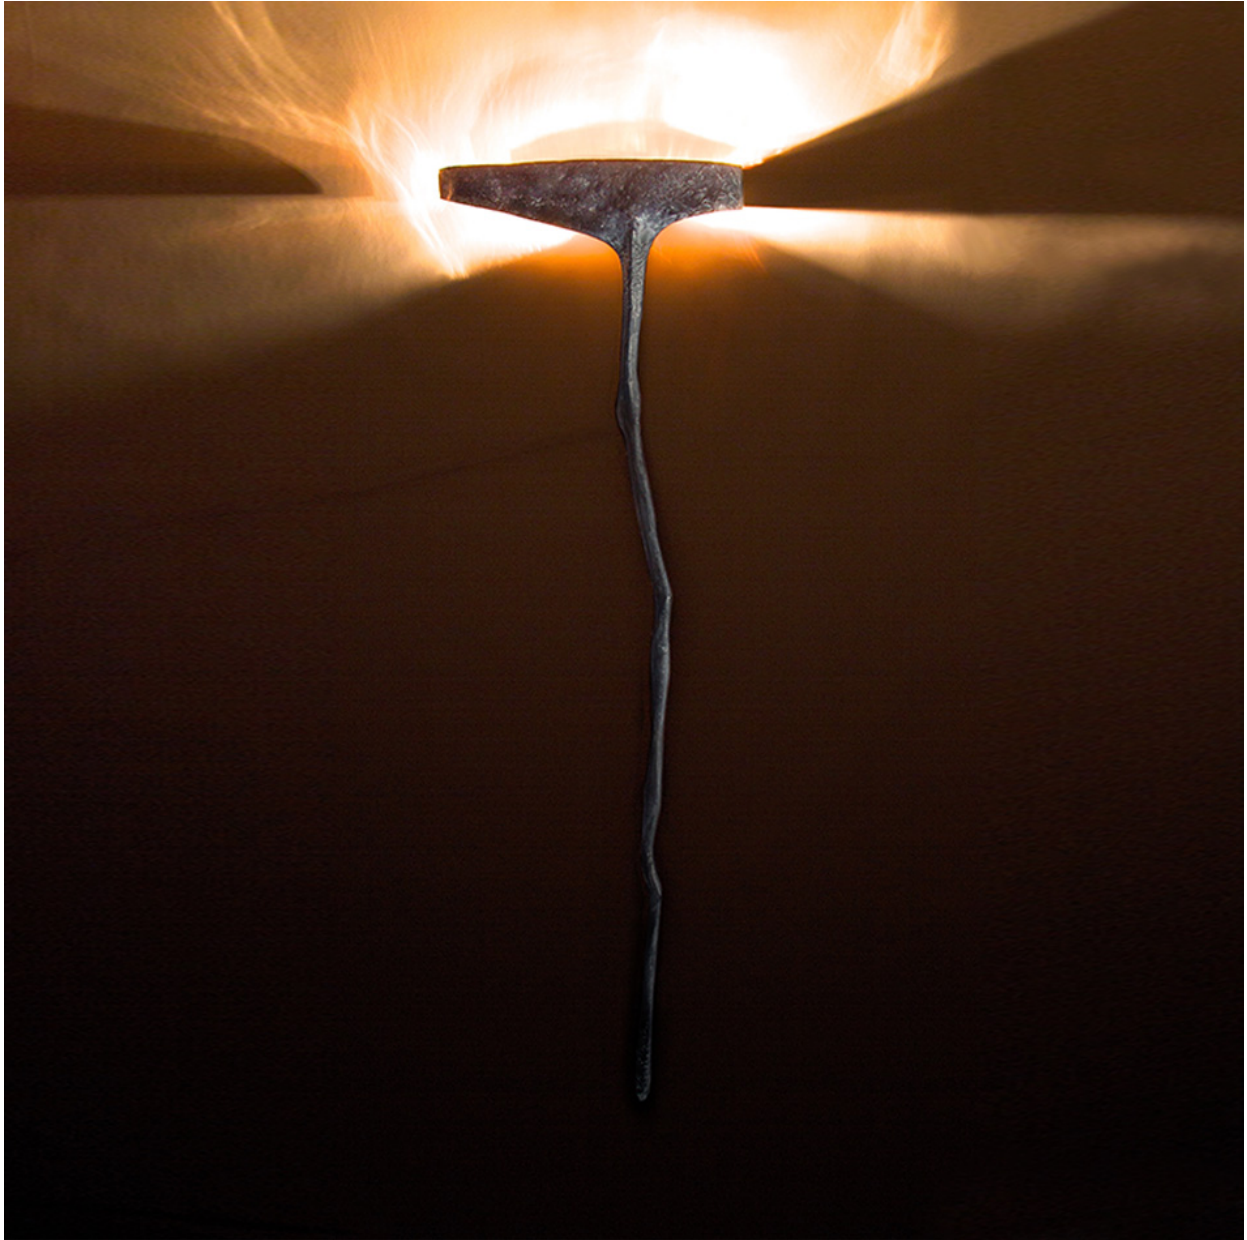

# RALPH PUCCI

AILE WALL LAMP  
PAUL MATHIEU

Material: Bronze  
Dimensions: 23.3" x 71.3"

NEW YORK

44 W. 18th St  
New York, NY 10011

Monday - Friday 9:00 AM - 6:00 PM

MIAMI

550 NW. 28th St.  
Miami, FL 33127

## AILE WALL LAMP PAUL MATHIEU

Material: Bronze  
Dimensions: 23.3" x 71.3"