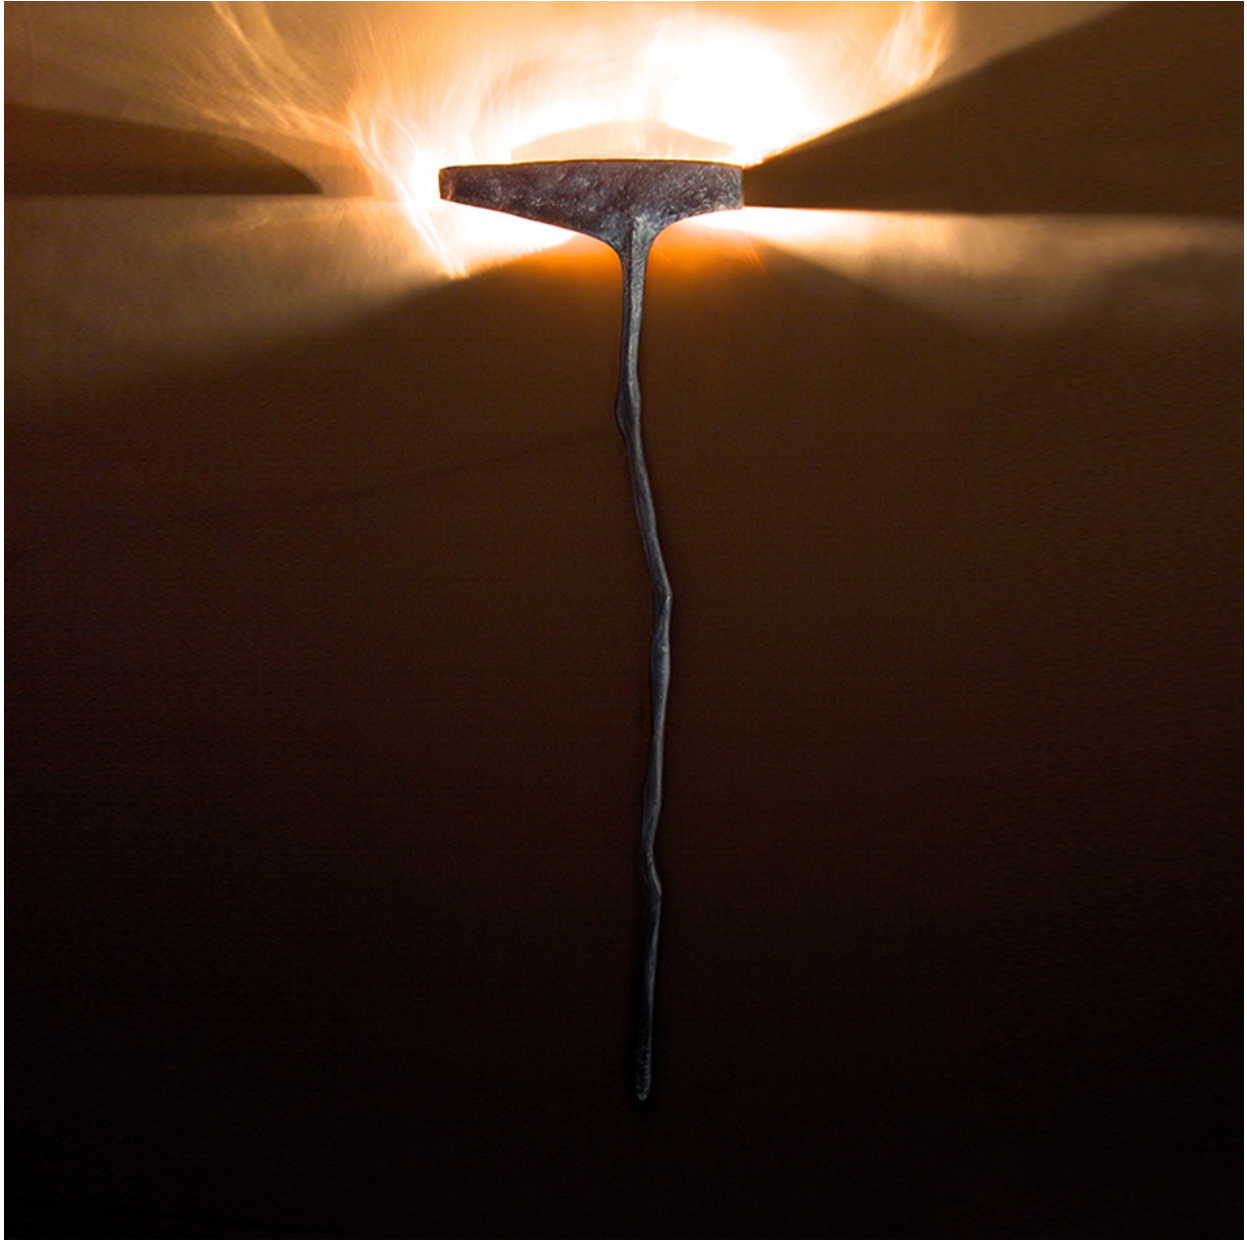

RALPH Pucci

AILE WALL LAMP
PAUL MATHIEU

Material: Bronze
Dimensions: 23.3" x 71.3"

NEW YORK

44 W. 18th St
New York, NY 10011

Monday - Friday 9:00 AM - 6:00 PM

MIAMI

550 NW. 28th St.
Miami, FL 33127

Material: Bronze
Dimensions: 23.3" x 71.3"

NEW YORK

44 W. 18th St
New York, NY 10011

Monday - Friday 9:00 AM - 6:00 PM

MIAMI

550 NW. 28th St.
Miami, FL 33127

Monday - Friday 9:00 AM - 5:00 PM

LOS ANGELES